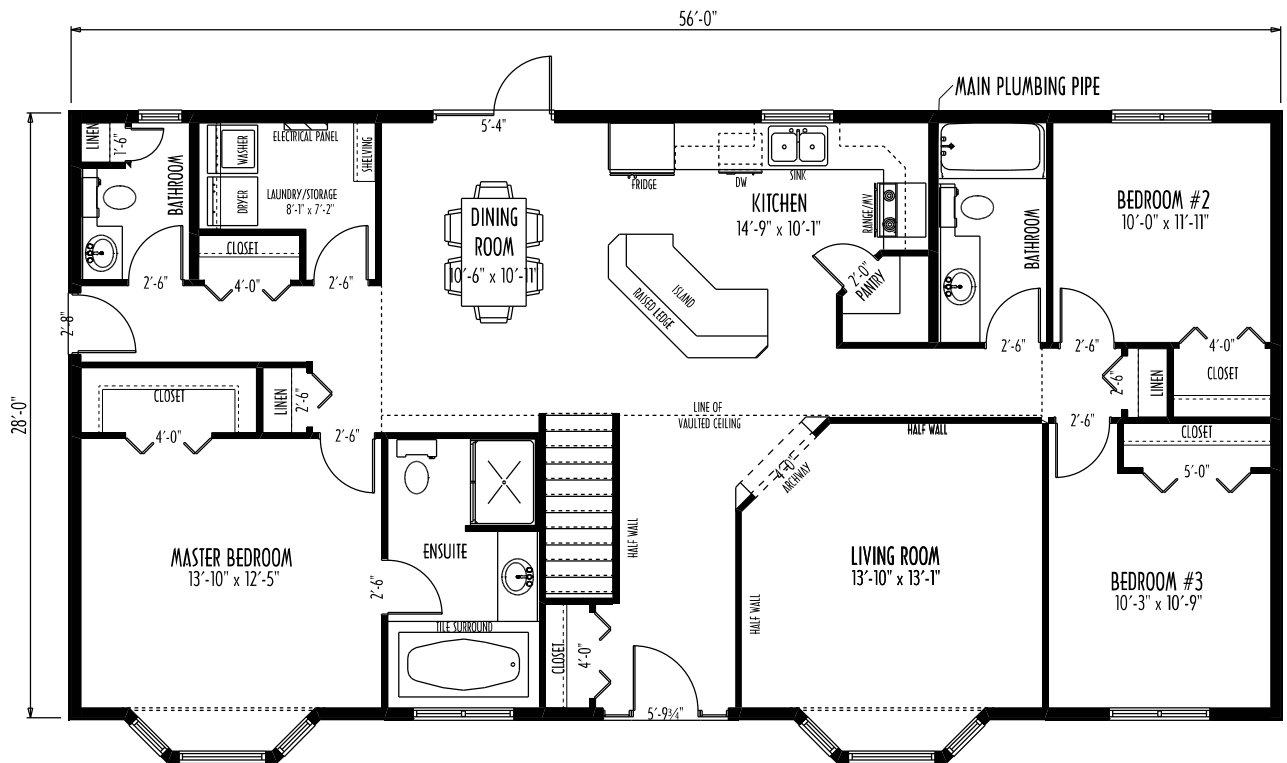

FRONT ELEVATION

MAIN FLOOR PLAN

1596 SQ. FT.

195 Park Rd. West
 Steinbach MB, R5G 1V5
 Ph: (204) 326-6742
 Toll Free: 1 (866) 898-4689
 info@springhome.net
 www.springhome.net

**SPRINGWOOD
 HOMES**

SH-10-12