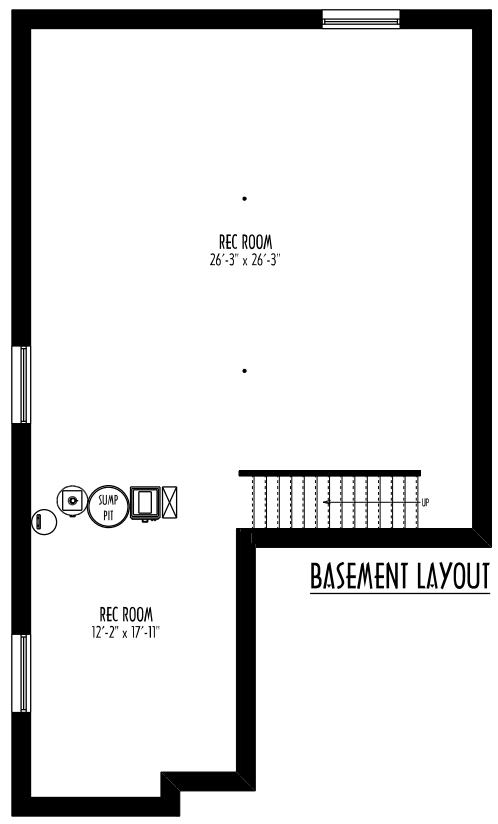

FRONT ELEVATION

97 Acres Drive
 Steinbach MB, R5G 0W5
 Ph: (204) 326-6742
 Toll Free: 1 (866) 898-4689
 info@springwoodhomes.ca
 www.springwoodhomes.ca

SH-330-11