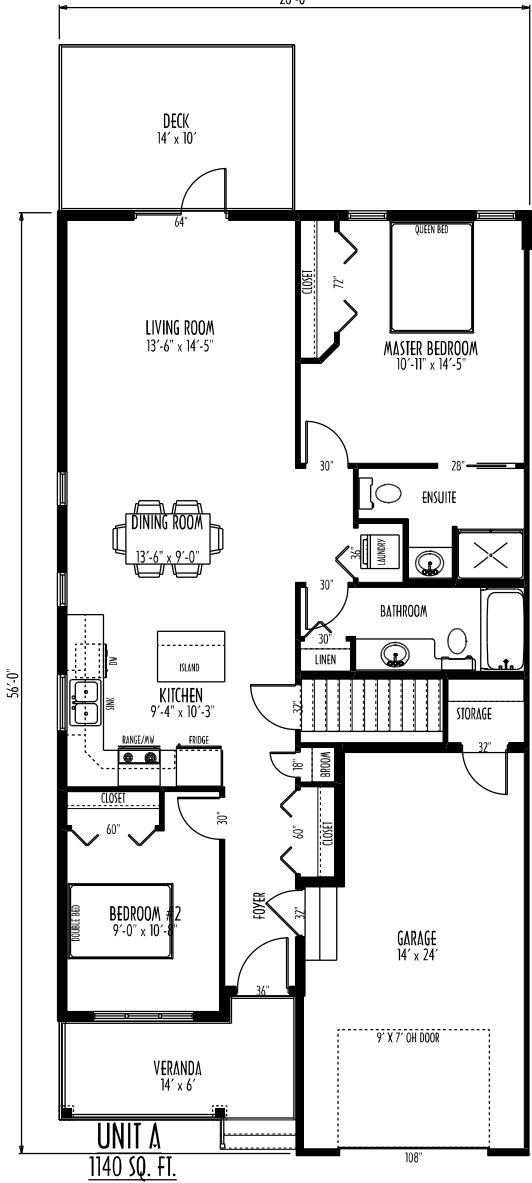

FRONT ELEVATION

97 Acres Drive
 Steinbach MB, R5G 0W5
 Ph: (204) 326-6742
 Toll Free: 1 (866) 898-4689
 info@springwoodhomes.ca
 www.springwoodhomes.ca

SH-330-11