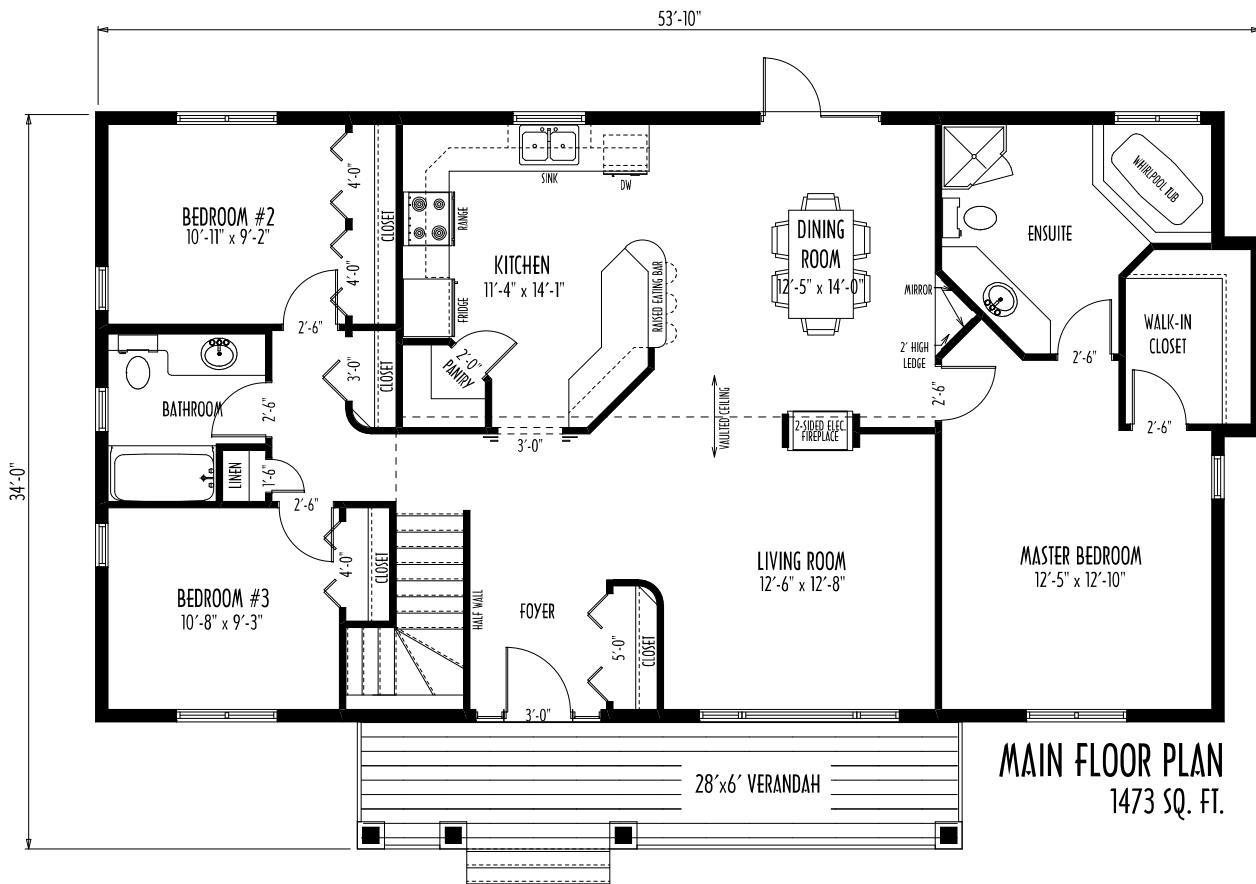

FRONT ELEVATION

MAIN FLOOR PLAN
1473 SQ. FT.

195 Park Rd. West
Steinbach MB, R5G 1V5
Ph: (204) 326-6742
Toll Free: 1 (866) 898-4689
info@springhome.net
www.springhome.net

**SPRINGWOOD
HOMES**

SH-16-03