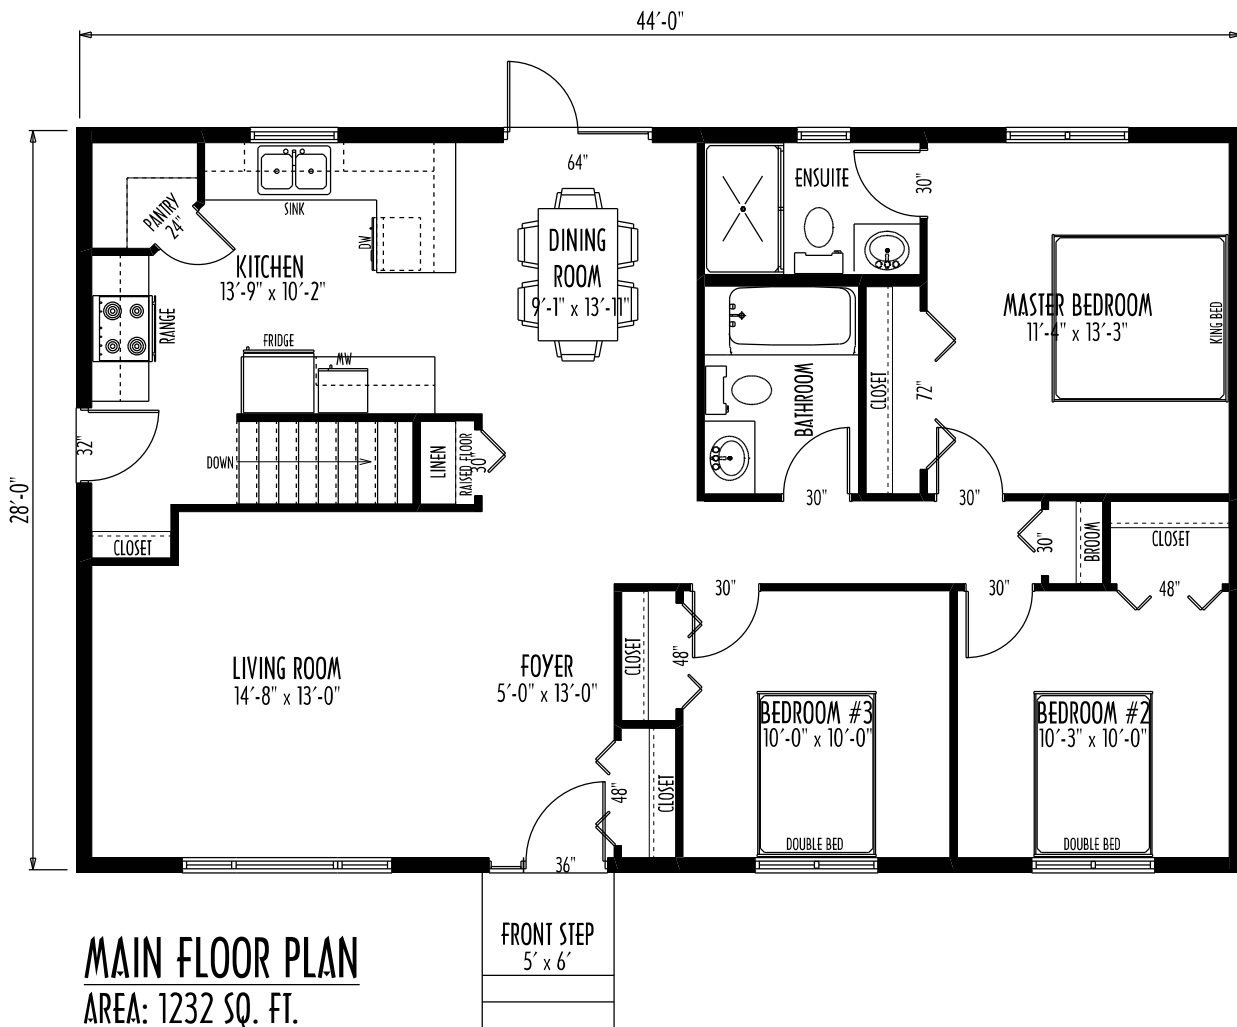

FRONT ELEVATION

195 Park Rd. West
 Steinbach MB, R5G 1V5
 Ph: (204) 326-6742
 Toll Free: 1 (866) 898-4689
 info@springhome.net
 www.springhome.net

SH-CM-15