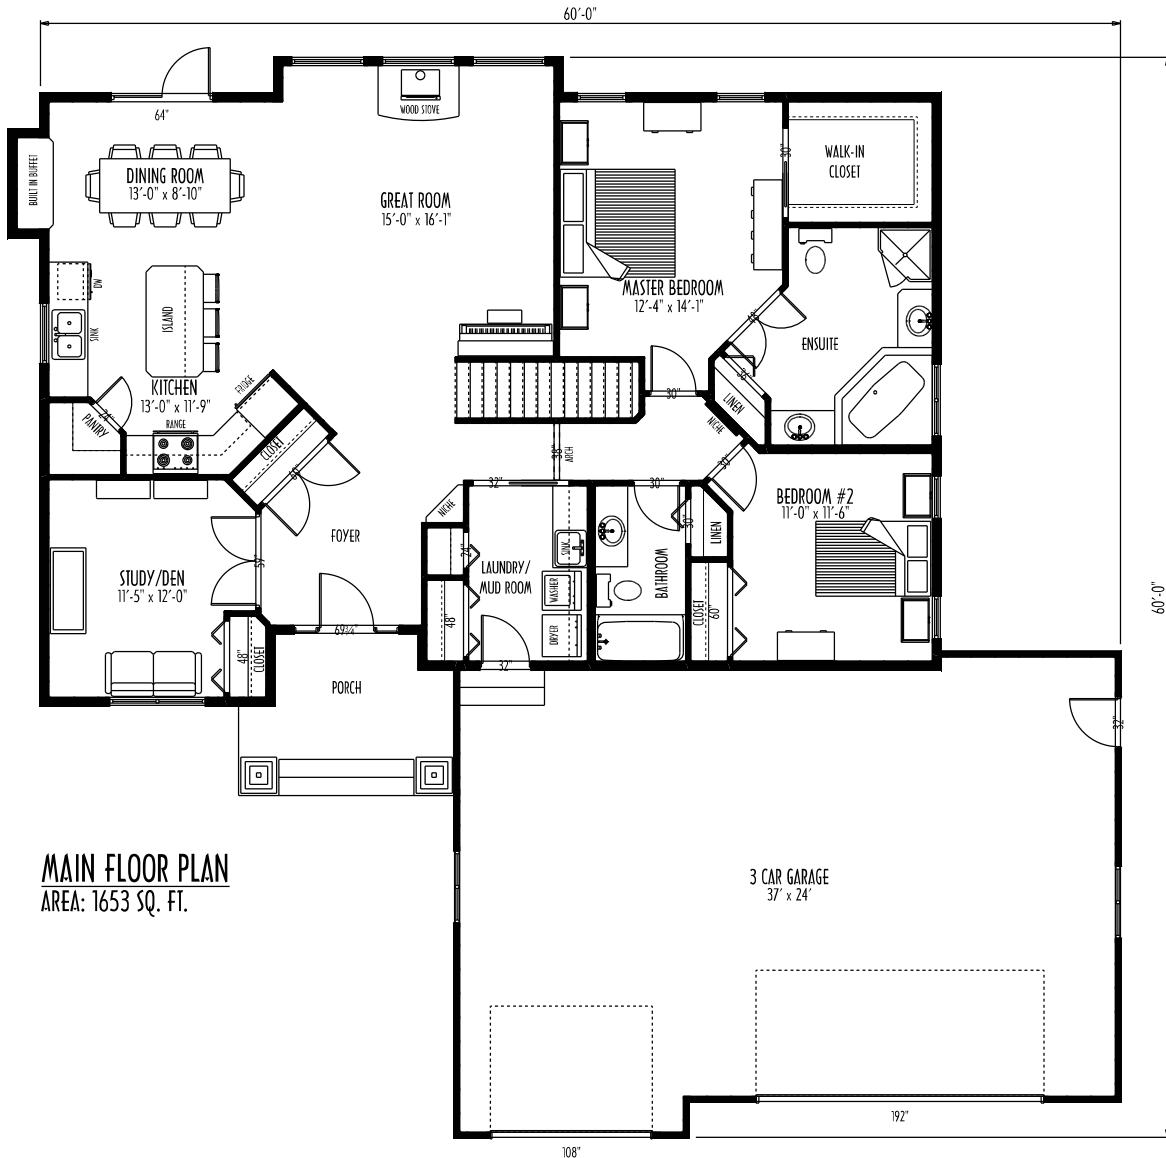

FRONT ELEVATION

195 Park Rd. West
Steinbach MB, R5G 1V5
Ph: (204) 326-6742
Toll Free: 1 (866) 898-4689
info@springhome.net
www.springhome.net

SH-DM-14