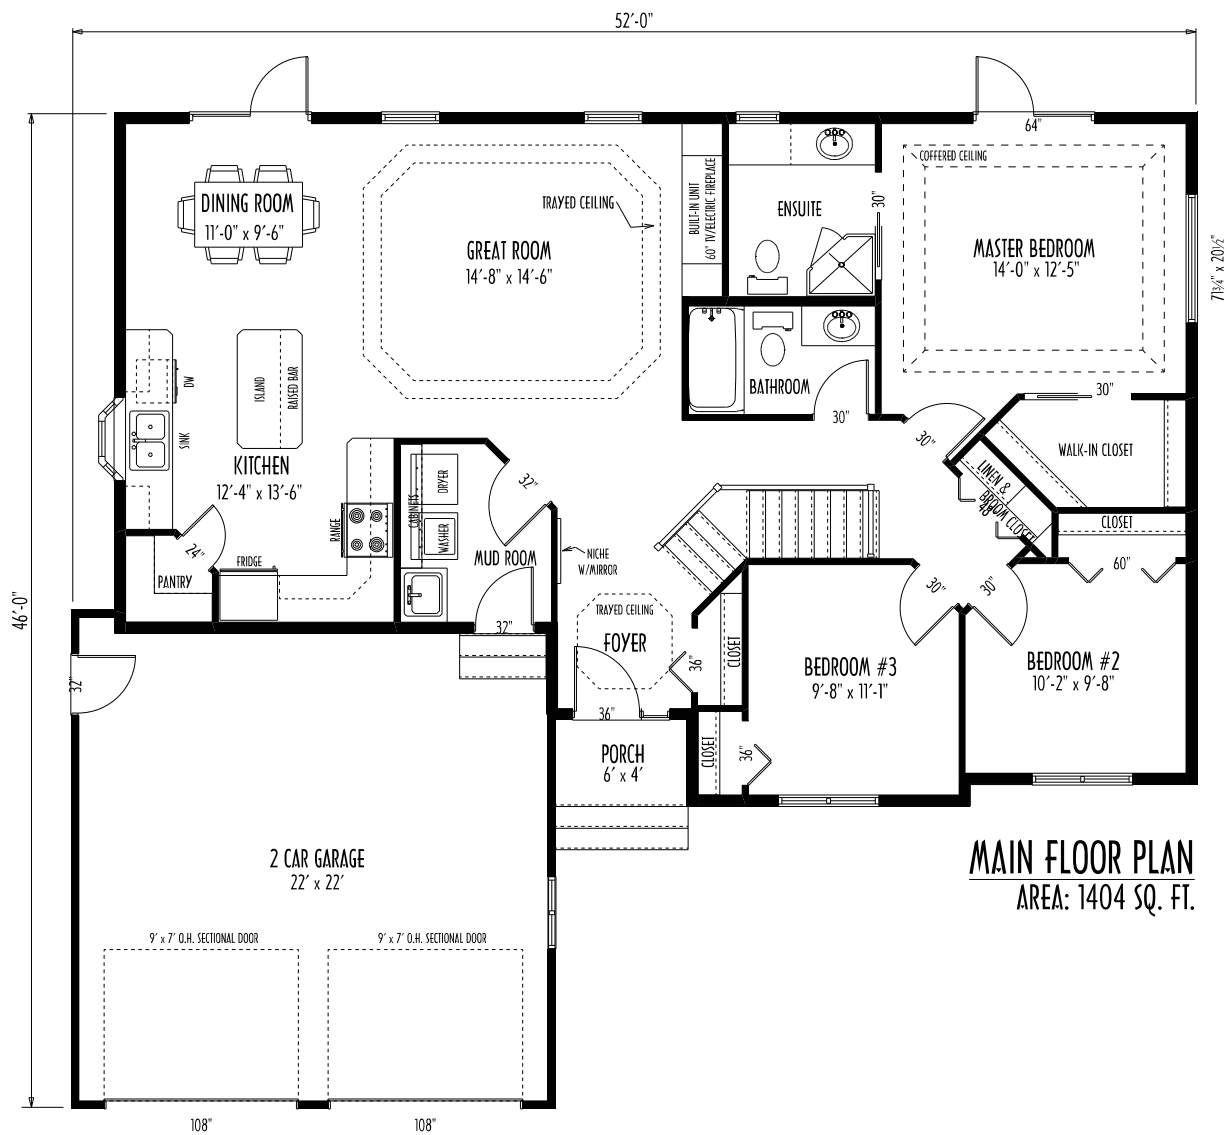

FRONT ELEVATION

195 Park Rd. West
Steinbach MB, R5G 1V5
Ph: (204) 326-6742
Toll Free: 1 (866) 898-4689
info@springhome.net
www.springhome.net

**SPRINGWOOD
HOMES**

SH-DM-14