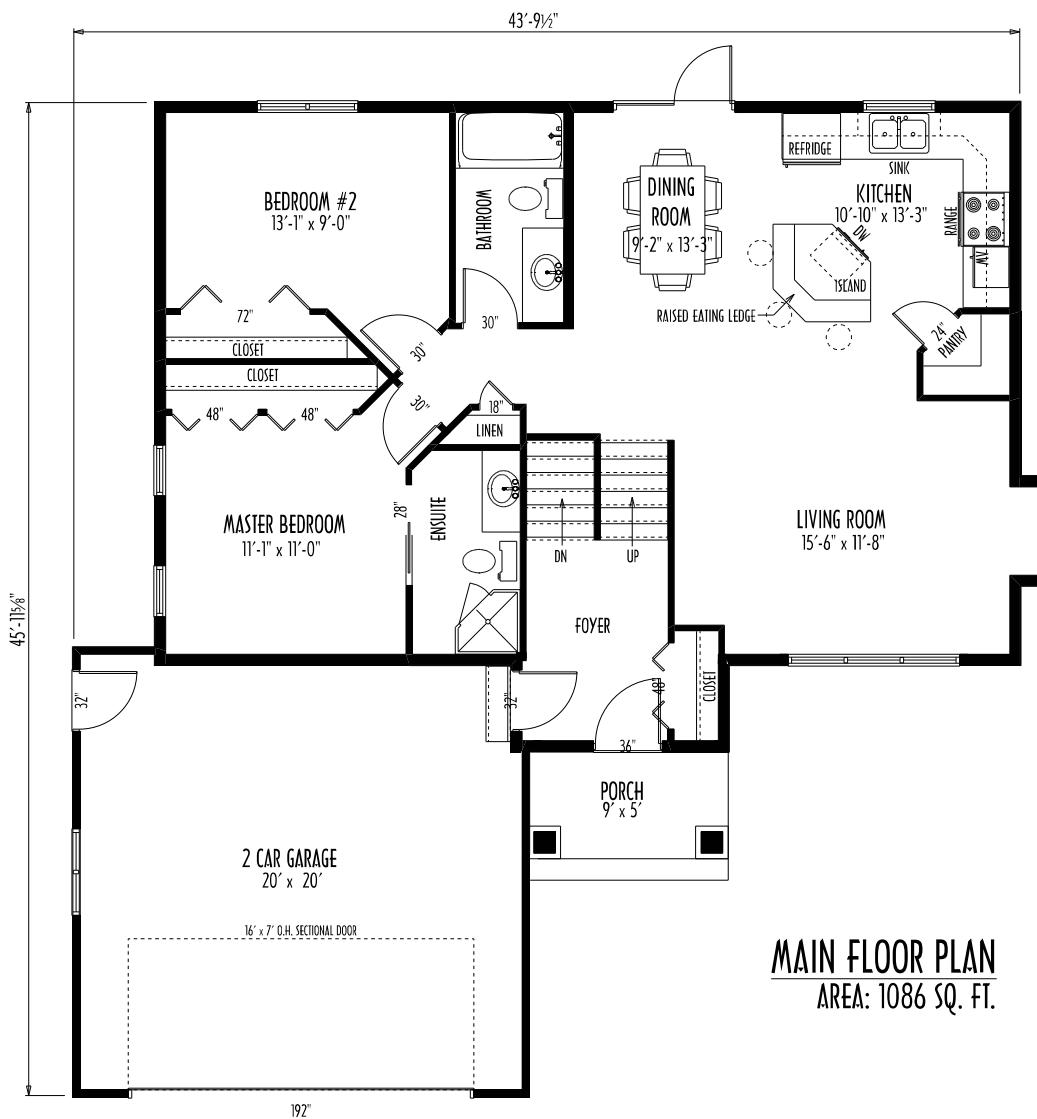

FRONT ELEVATION

195 Park Rd. West
Steinbach MB, R5G 1V5
Ph: (204) 326-6742
Toll Free: 1 (866) 898-4689
info@springhome.net
www.springhome.net

**SPRINGWOOD
HOMES**

SH-GT-15