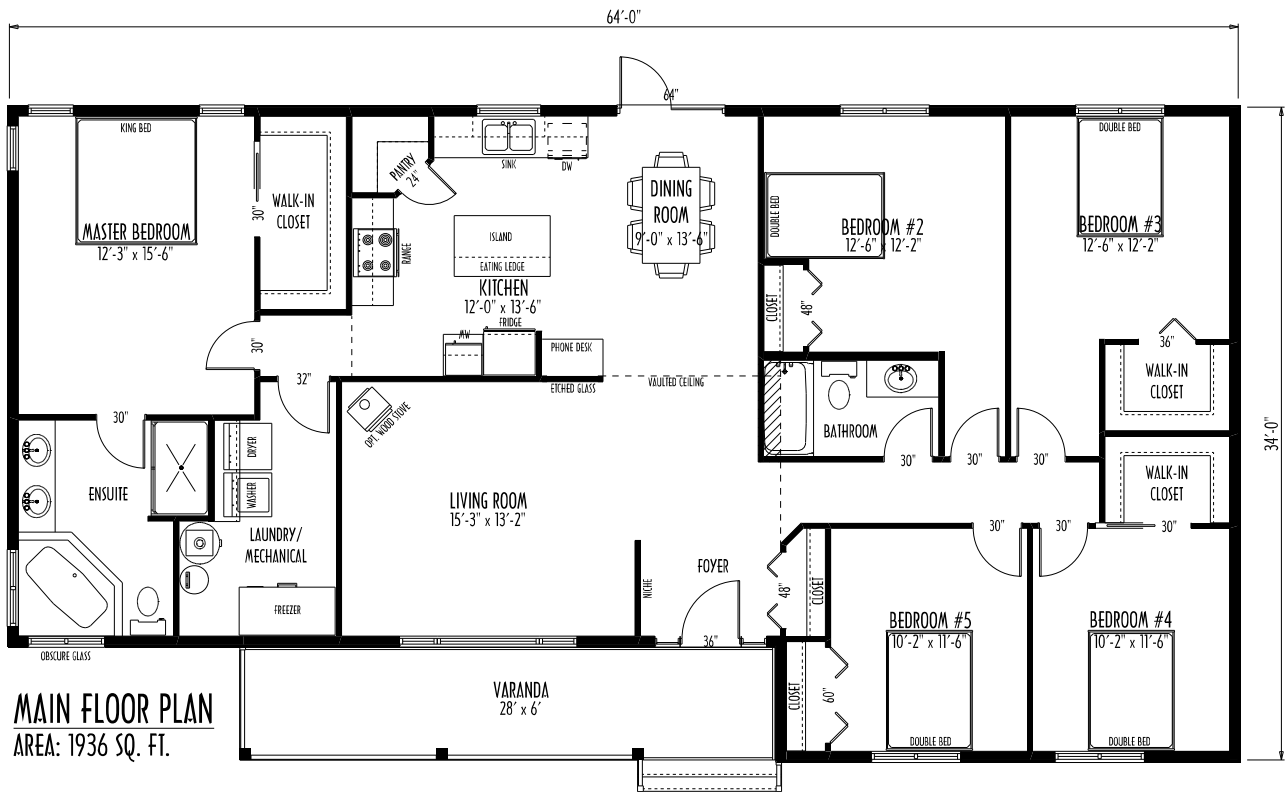

FRONT ELEVATION

195 Park Rd. West  
Steinbach MB, R5G 1V5  
Ph: (204) 326-6742  
Toll Free: 1 (866) 898-4689  
info@springhome.net  
www.springhome.net

**SPRINGWOOD  
HOMES**

SH-HJ-16