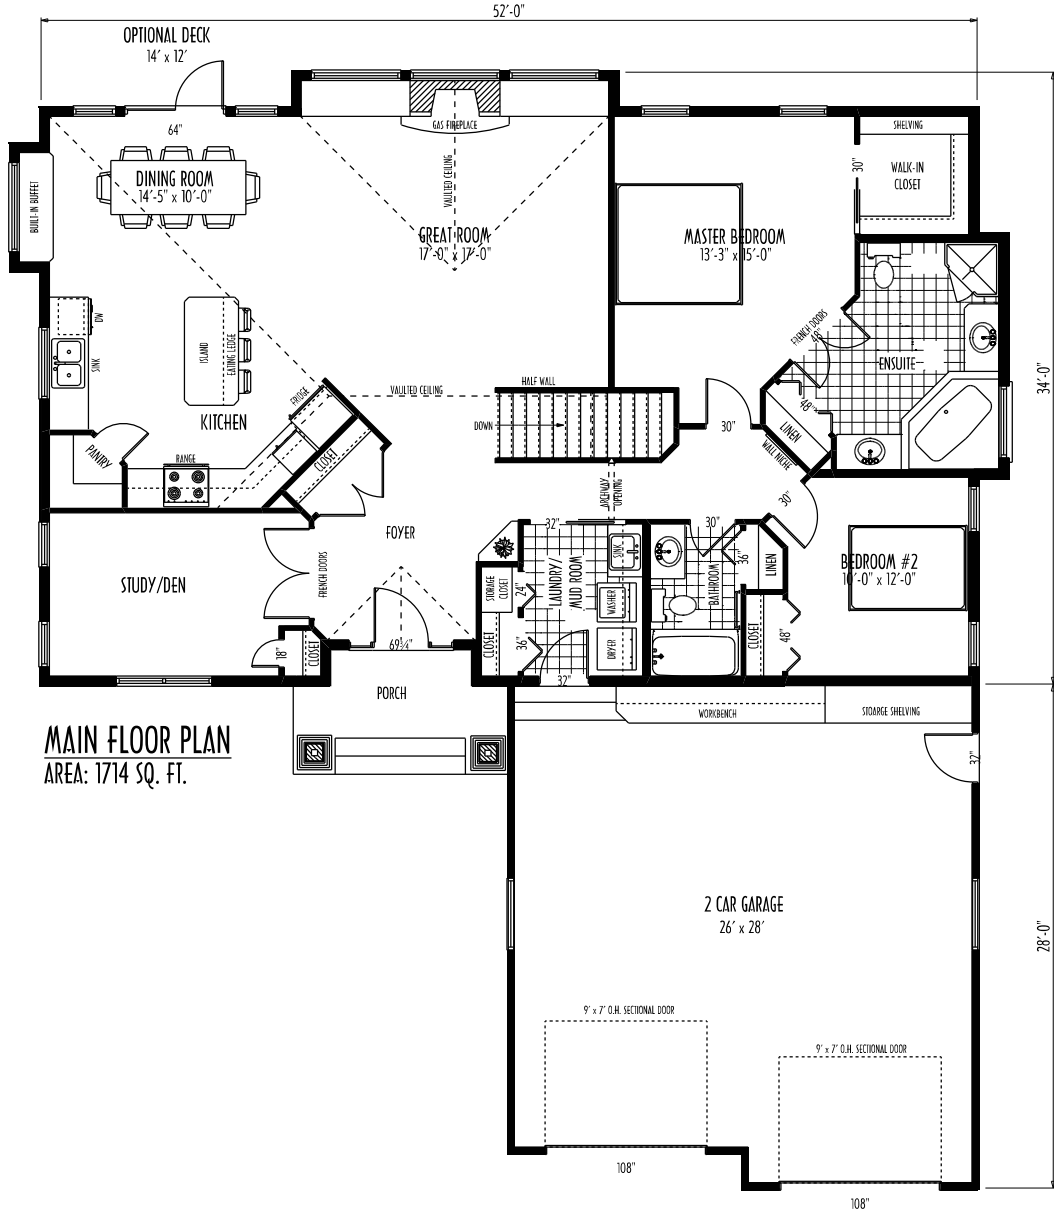

FRONT ELEVATION

195 Park Rd. West
Steinbach MB, R5G 1V5
Ph: (204) 326-6742
Toll Free: 1 (866) 898-4689
info@springhome.net
www.springhome.net

SH-LP-14