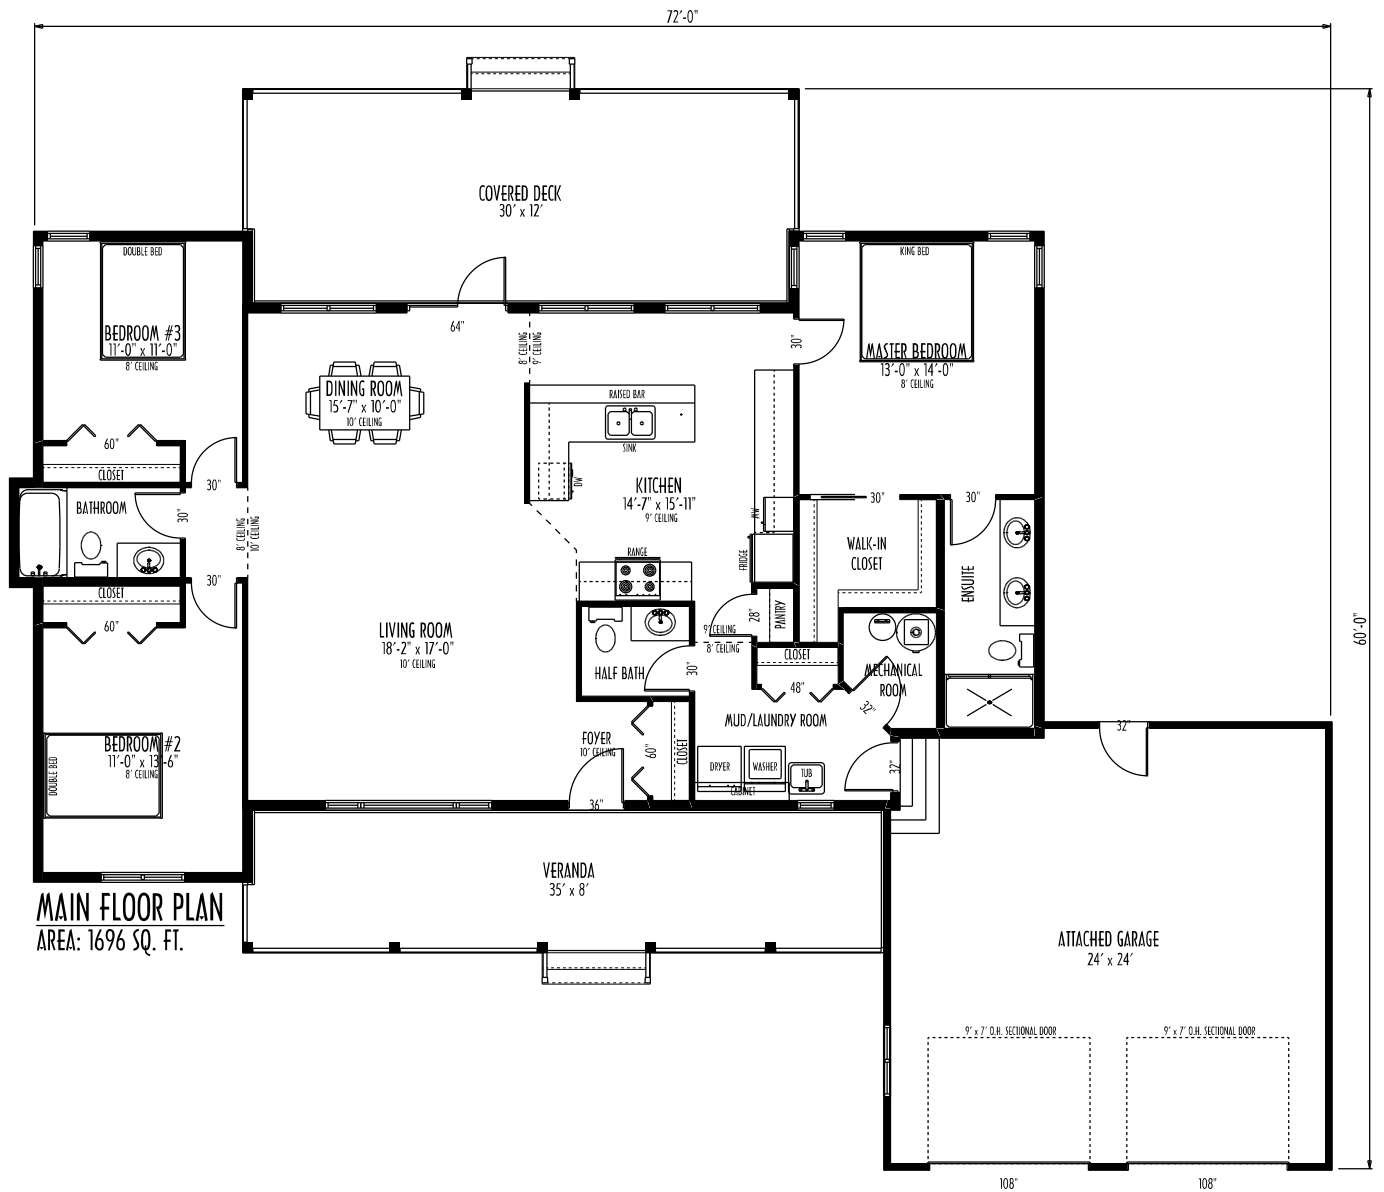

FRONT ELEVATION

MAIN FLOOR PLAN
AREA: 1696 SQ. FT.

97 Acres Drive
Steinbach MB, R5G 0W5
Ph: (204) 326-6742
Toll Free: 1 (866) 898-4689
info@springwoodhomes.ca
www.springwoodhomes.ca

SH-PKM-16