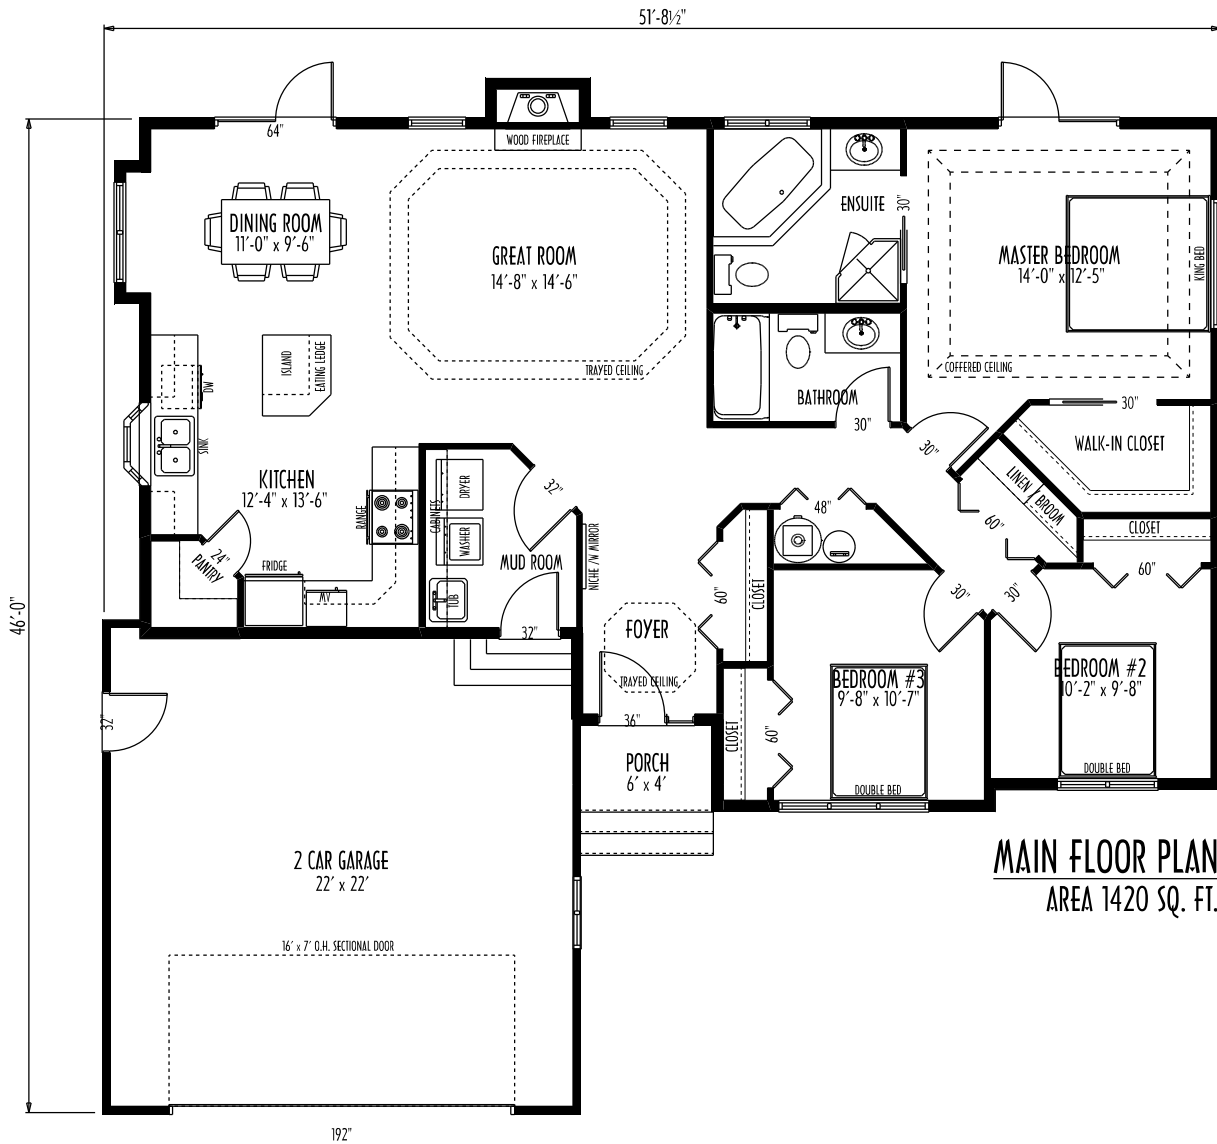

FRONT ELEVATION

MAIN FLOOR PLAN
AREA 1420 SQ. FT.

195 Park Rd. West
Steinbach MB, R5G 1V5
Ph: (204) 326-6742
Toll Free: 1 (866) 898-4689
info@springhome.net
www.springhome.net

**SPRINGWOOD
HOMES**

SH-RT-16