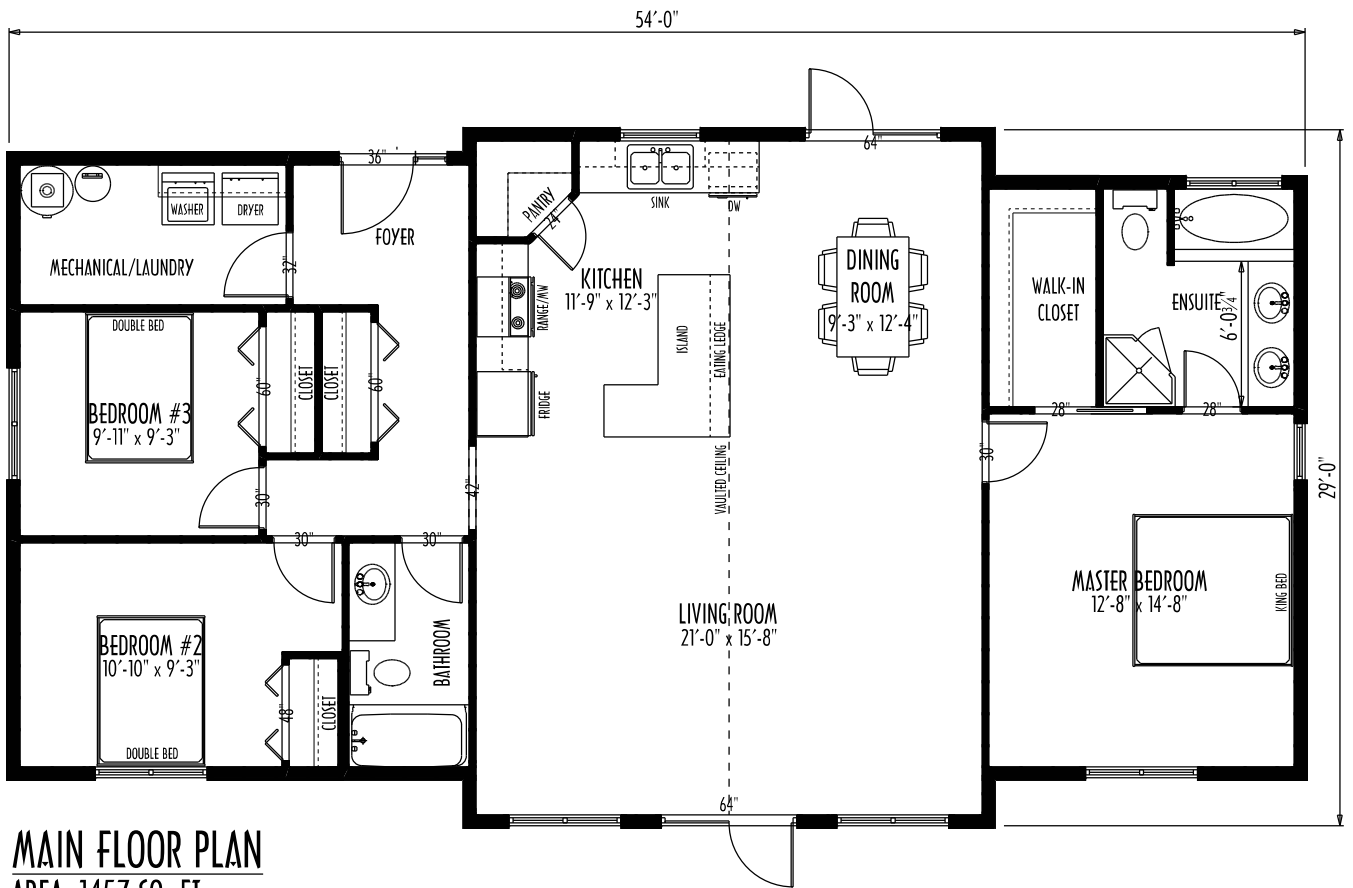

ELEVATION

MAIN FLOOR PLAN
 AREA: 1457 SQ. FT.

195 Park Rd. West
 Steinbach MB, R5G 1V5
 Ph: (204) 326-6742
 Toll Free: 1 (866) 898-4689
 info@springhome.net
 www.springhome.net

SH-WS-14