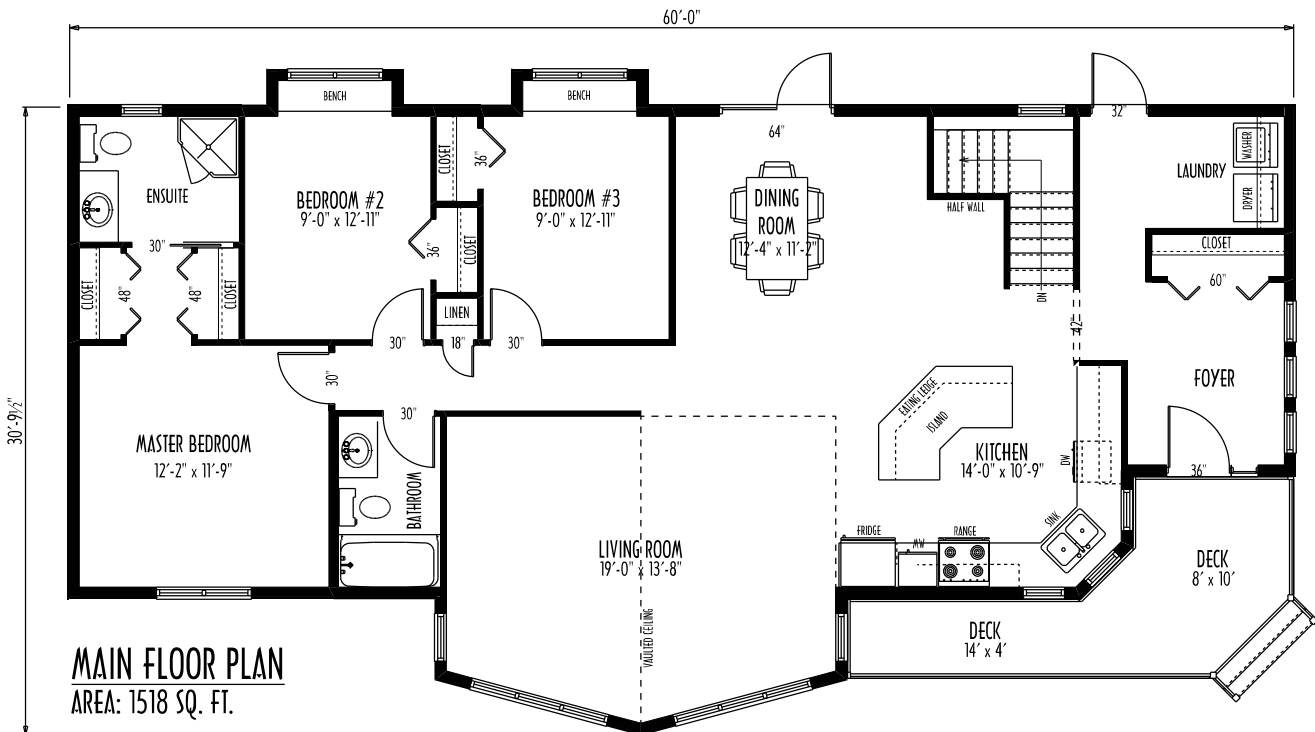

FRONT ELEVATION

195 Park Rd. West
Steinbach MB, R5G 1V5
Ph: (204) 326-6742
Toll Free: 1 (866) 898-4689
info@springhome.net
www.springhome.net

**SPRINGWOOD
HOMES**

SH-YE-14