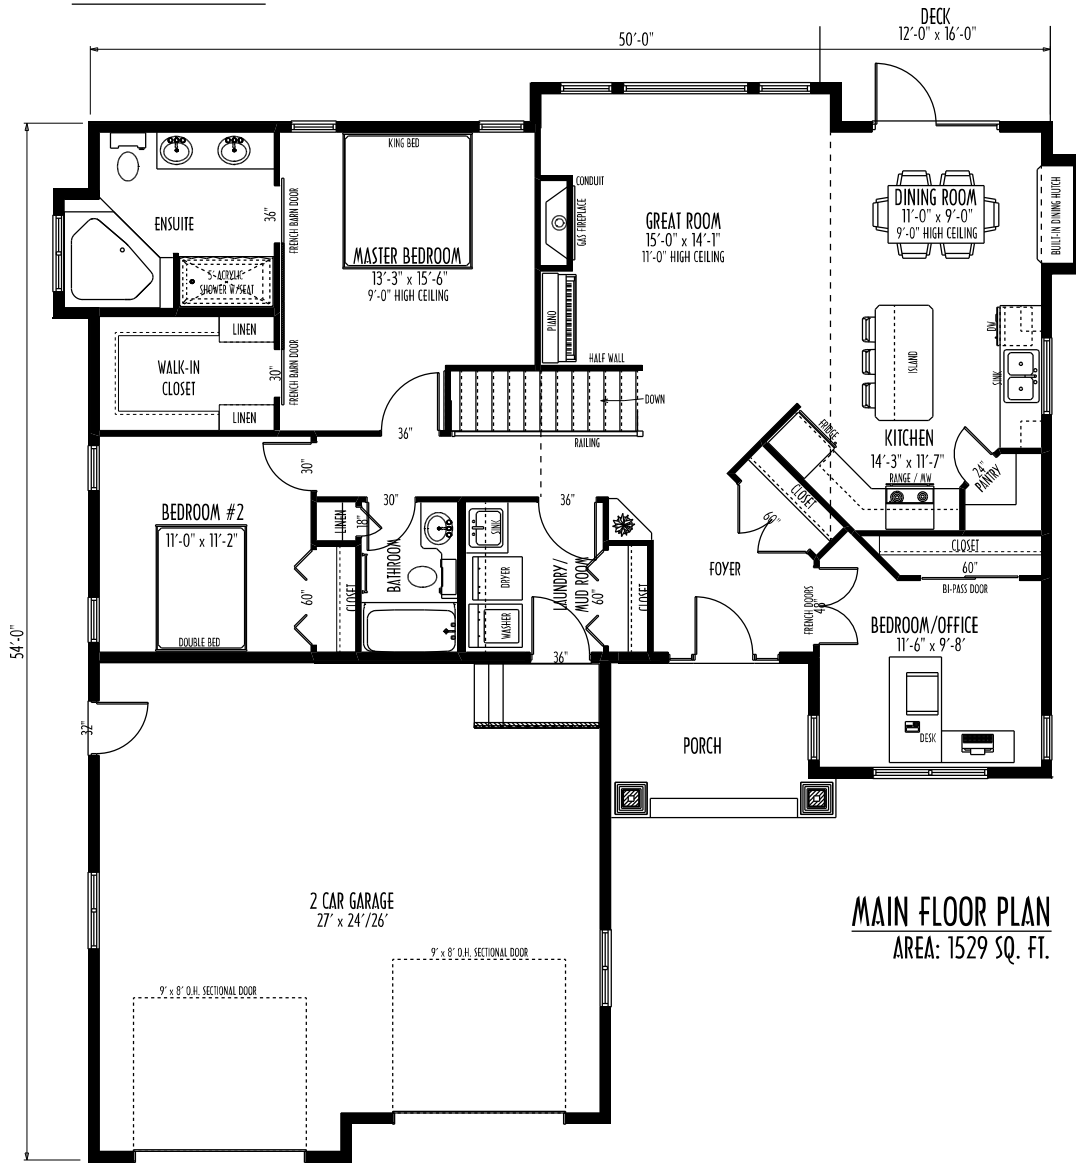

**FRONT ELEVATION**

**MAIN FLOOR PLAN**  
AREA: 1529 SQ. FT.

195 Park Rd. West  
Steinbach MB, R5G 1V5  
Ph: (204) 326-6742  
Toll Free: 1 (866) 898-4689  
info@springwoodhomes.ca  
www.springwoodhomes.ca

SH-WJ3-18