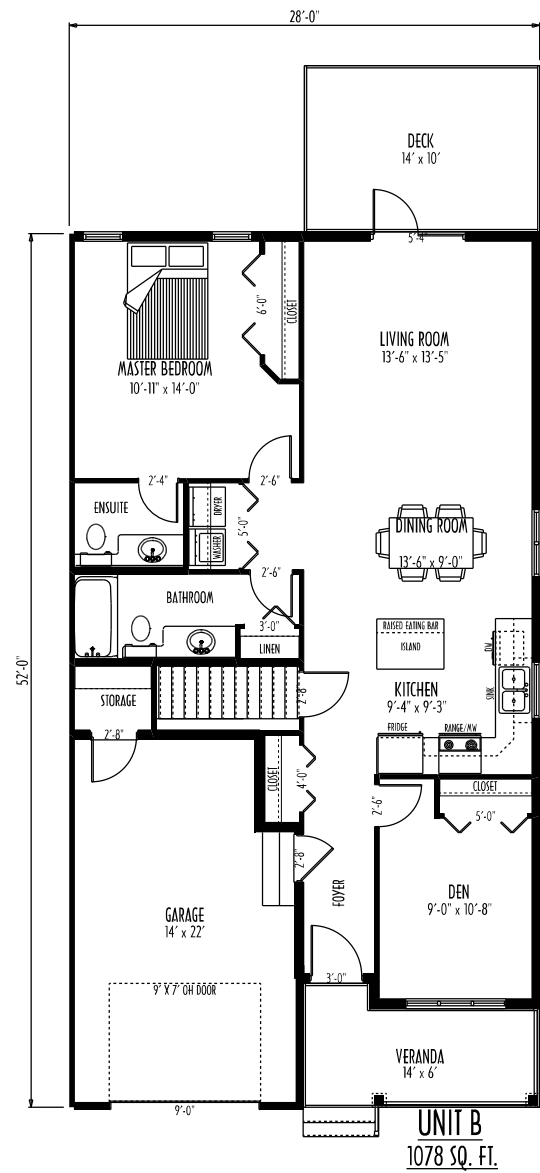

FRONT ELEVATION

UNIT B
1078 SQ. FT.

195 Park Rd. West
 Steinbach MB, R5G 1V5
 Ph: (204) 326-6742
 Toll Free: 1 (866) 898-4689
 info@springhome.net
 www.springhome.net

SH-328-11