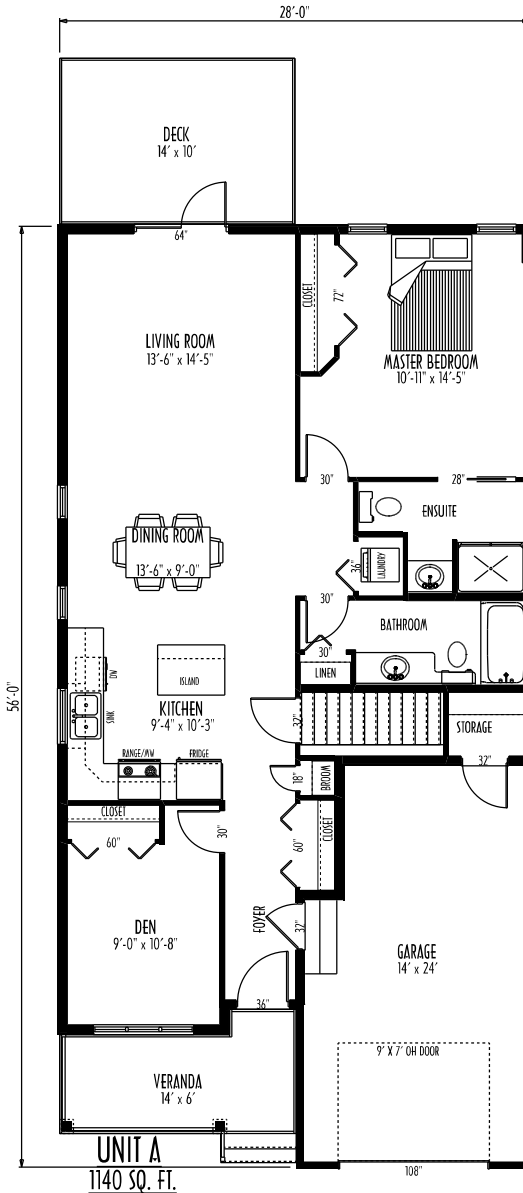

FRONT ELEVATION

195 Park Rd. West
Steinbach MB, R5G 1V5
Ph: (204) 326-6742
Toll Free: 1 (866) 898-4689
info@springhome.net
www.springhome.net

**SPRINGWOOD
HOMES**

SH-05A-11