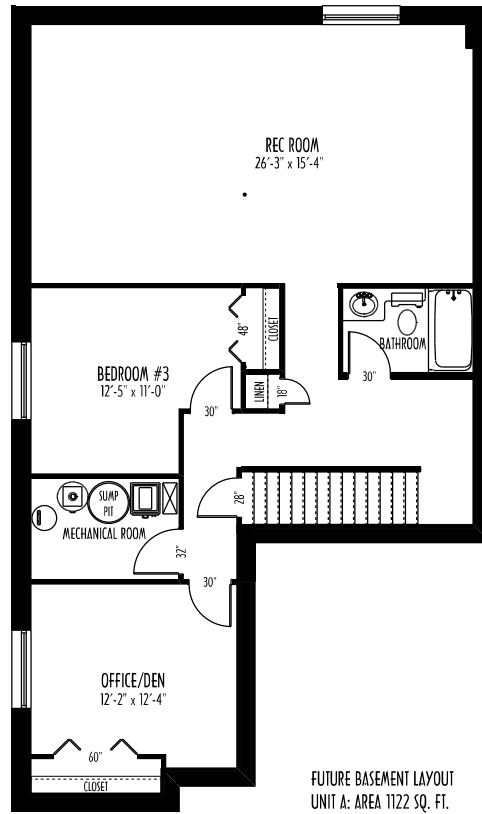

FRONT ELEVATION

195 Park Rd. West
Steinbach MB, R5G 1V5
Ph: (204) 326-6742
Toll Free: 1 (866) 898-4689
info@springhome.net
www.springhome.net

**SPRINGWOOD
HOMES**

SH-05A-11