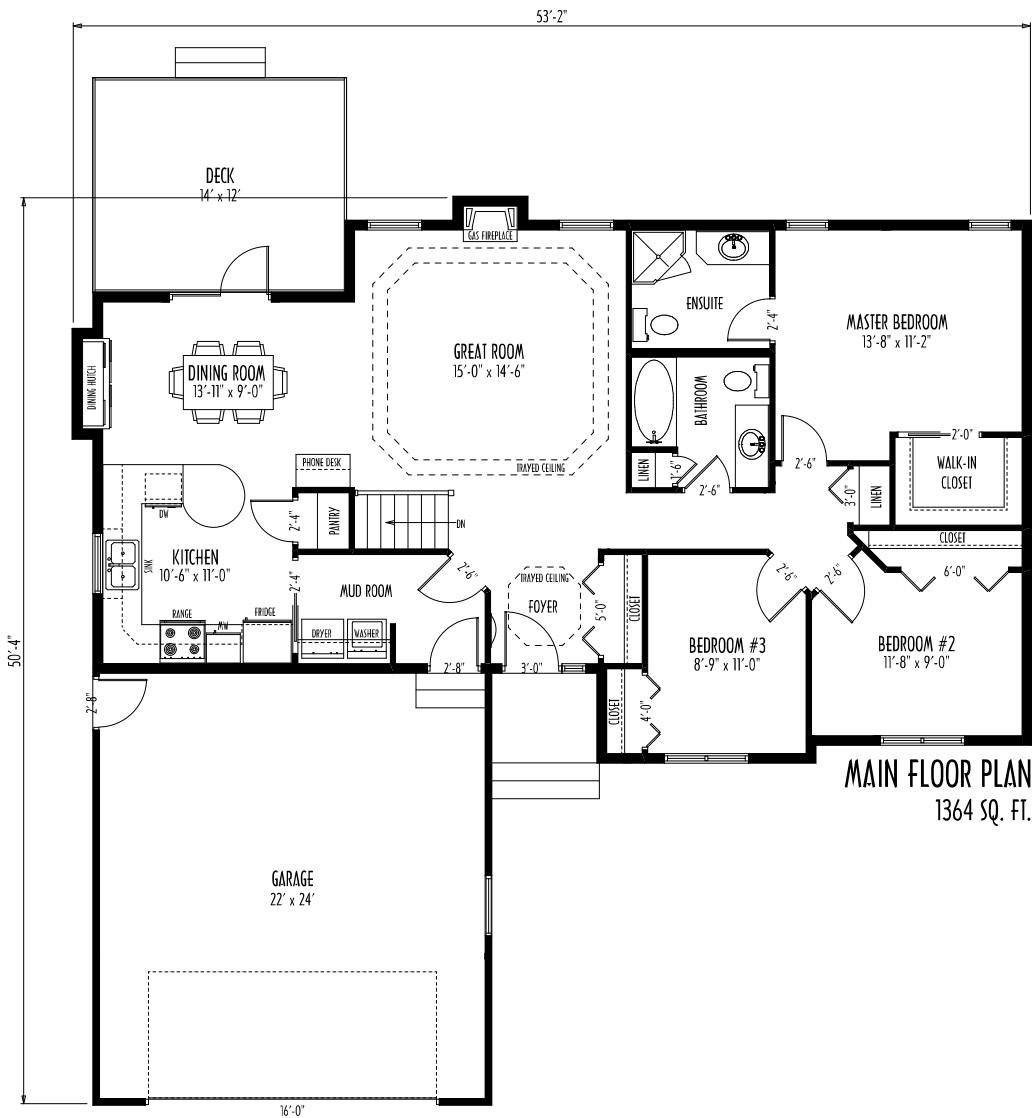

FRONT ELEVATION

MAIN FLOOR PLAN  
1364 SQ. FT.

195 Park Rd. West  
Steinbach MB, R5G 1V5  
Ph: (204) 326-6742  
Toll Free: 1 (866) 898-4689  
info@springhome.net  
www.springhome.net

**SPRINGWOOD  
HOMES**

SH-04-06