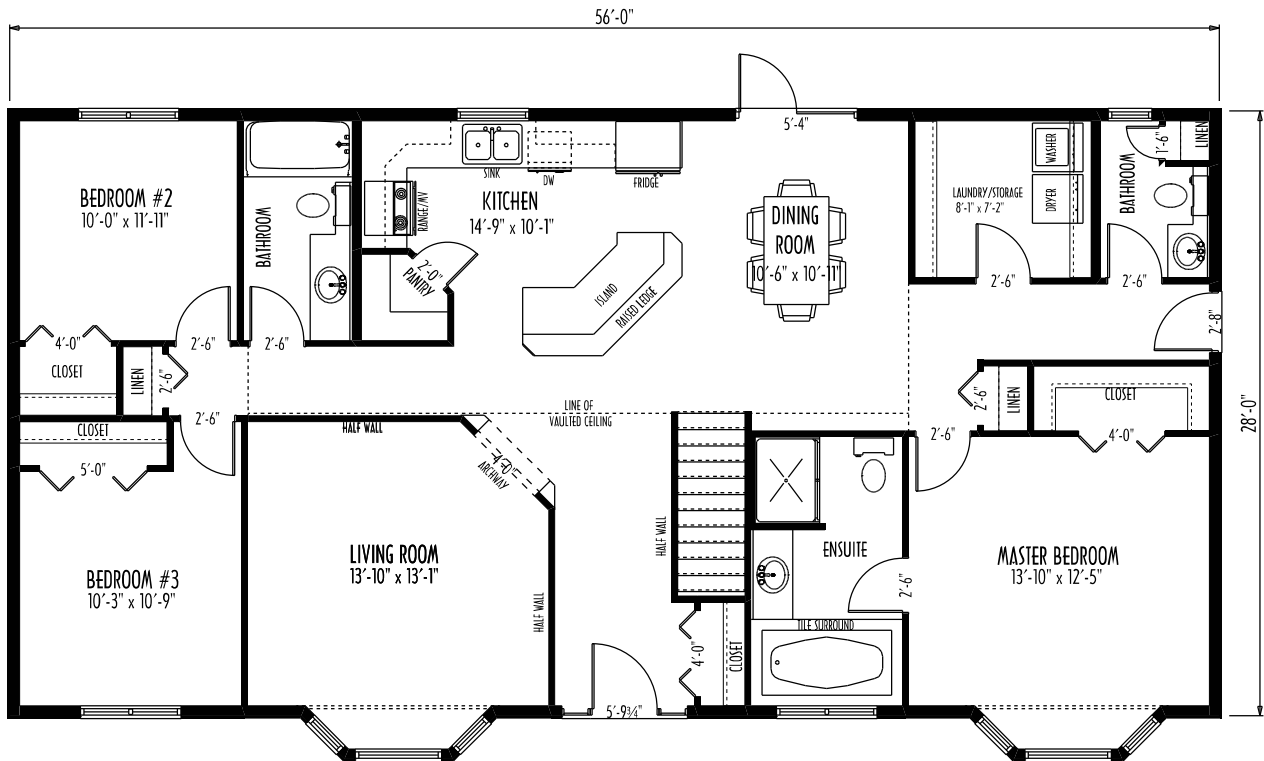

**FRONT ELEVATION**

**MAIN FLOOR PLAN**

1596 SQ. FT.

195 Park Rd. West  
 Steinbach MB, R5G 1V5  
 Ph: (204) 326-6742  
 Toll Free: 1 (866) 898-4689  
 info@springhome.net  
 www.springhome.net

**SPRINGWOOD  
 HOMES**

SH-03-11