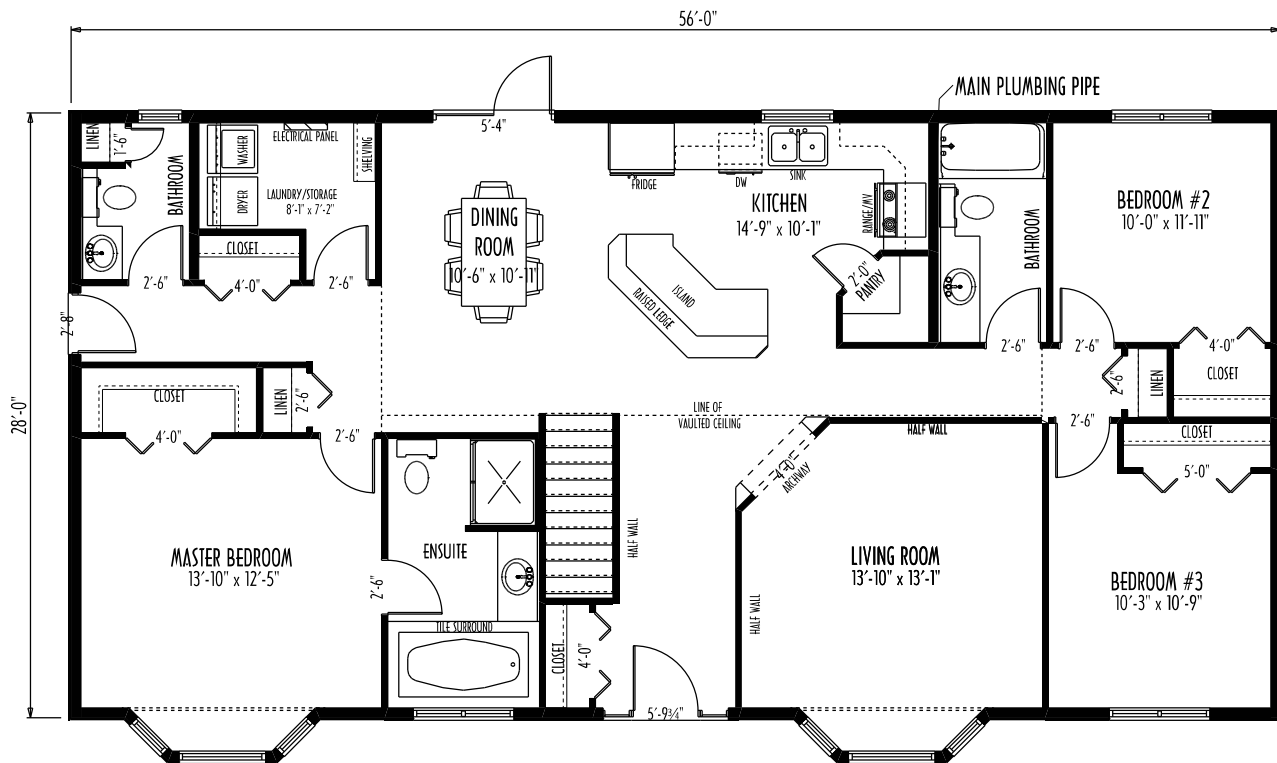

FRONT ELEVATION

MAIN FLOOR PLAN

1596 SQ. FT.

195 Park Rd. West
 Steinbach MB, R5G 1V5
 Ph: (204) 326-6742
 Toll Free: 1 (866) 898-4689
 info@springhome.net
 www.springhome.net

**SPRINGWOOD
 HOMES**

SH-13-05