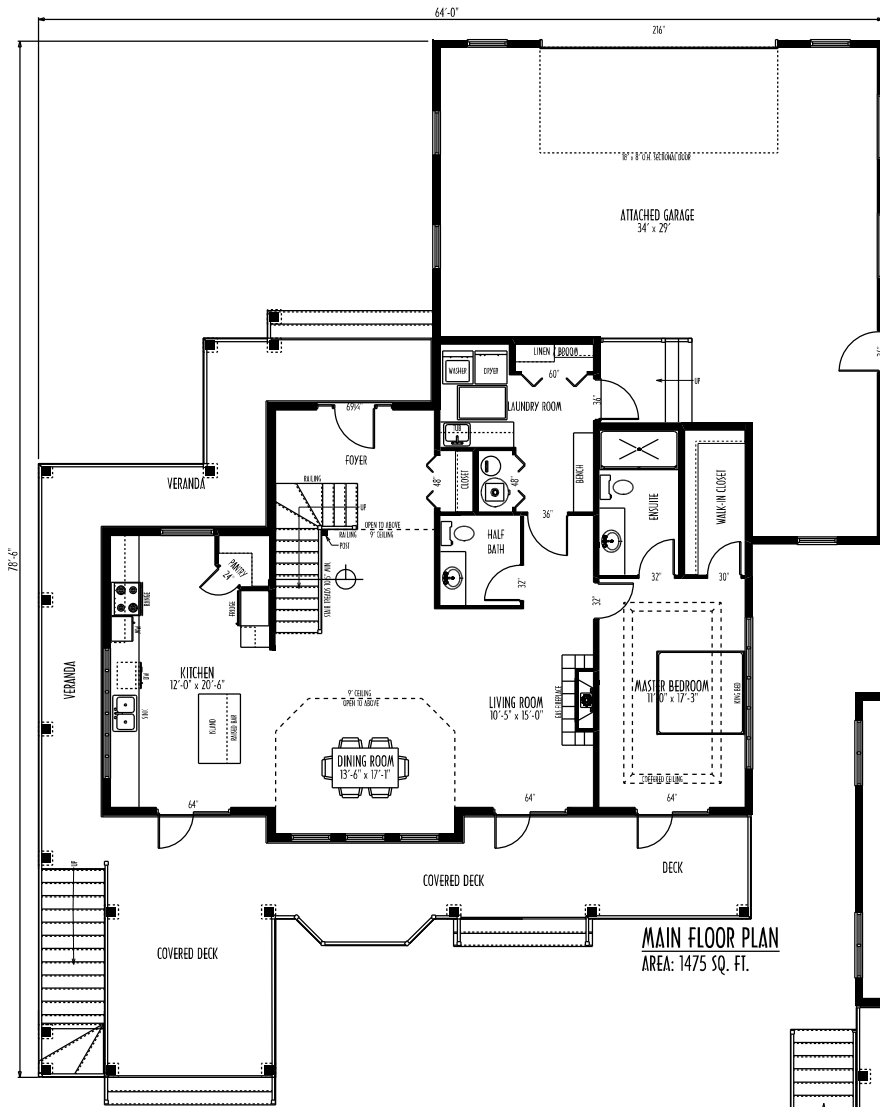

REAR ELEVATION

195 Park Rd. West
Steinbach MB, R5G 1V5
Ph: (204) 326-6742
Toll Free: 1 (866) 898-4689
info@springhome.net
www.springhome.net

**SPRINGWOOD
HOMES**

SH-HE2-17