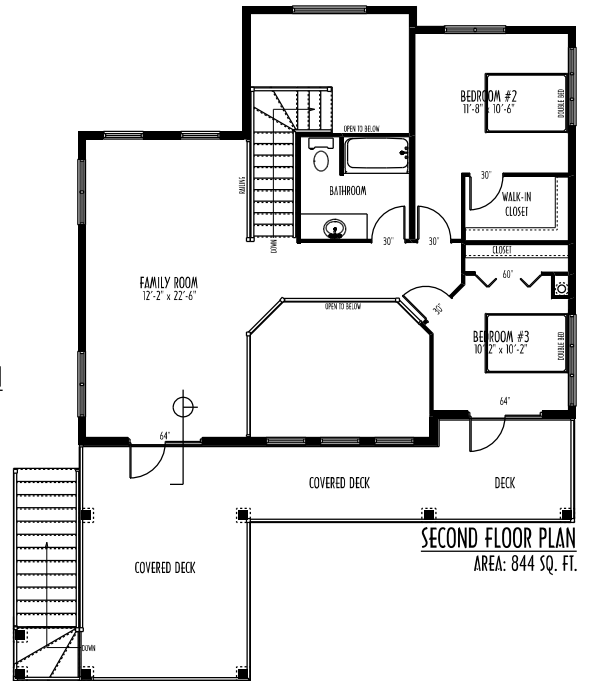

REAR ELEVATION

195 Park Rd. West
Steinbach MB, R5G 1V5
Ph: (204) 326-6742
Toll Free: 1 (866) 898-4689
info@springhome.net
www.springhome.net

**SPRINGWOOD
HOMES**

SH-HE2-17