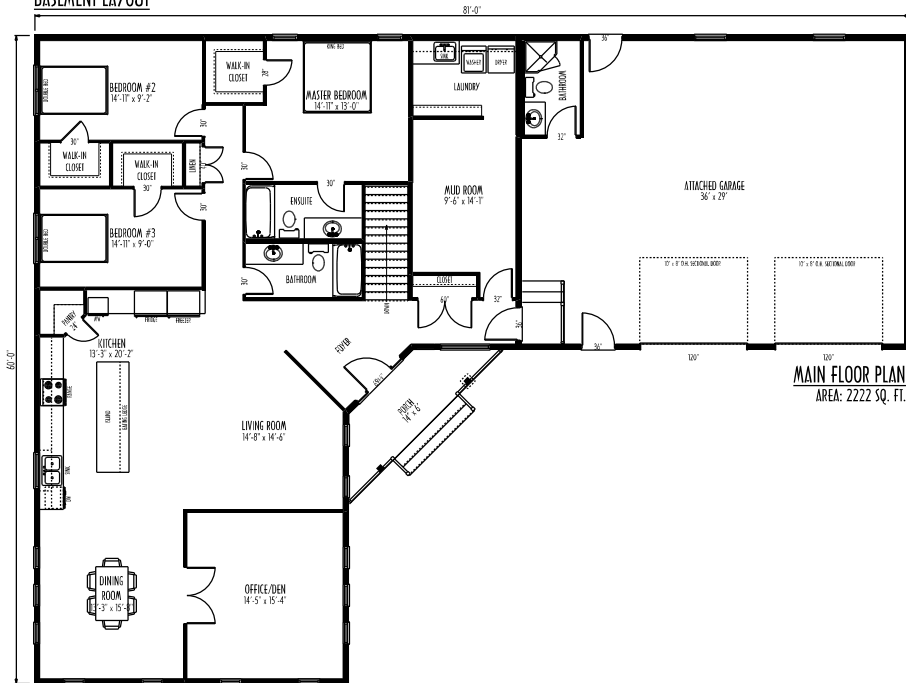

BASEMENT LAYOUT

97 Acres Drive
Steinbach MB, R5G 0W5
Ph: (204) 326-6742
Toll Free: 1 (866) 898-4689
info@springwoodhomes.ca
www.springwoodhomes.ca

SI SPRINGWOOD
SI HOMES

SH-RJ-17