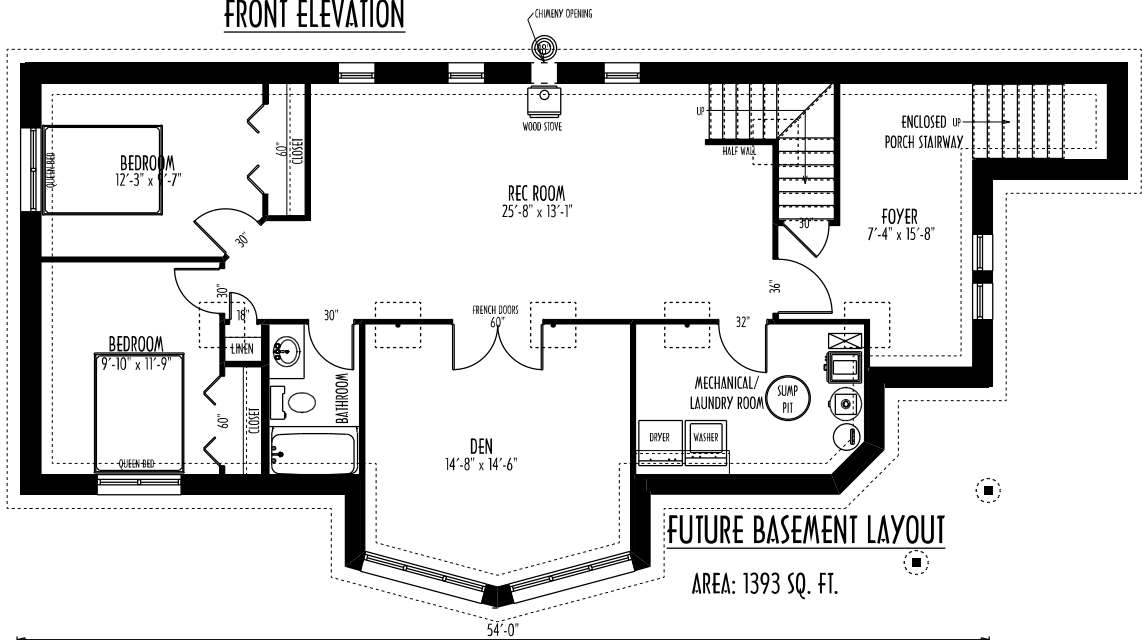

FRONT ELEVATION

195 Park Rd. West
Steinbach MB, R5G 1V5
Ph: (204) 326-6742
Toll Free: 1 (866) 898-4689
info@springhome.net
www.springhome.net

**SPRINGWOOD
HOMES**

SH-WR3-17