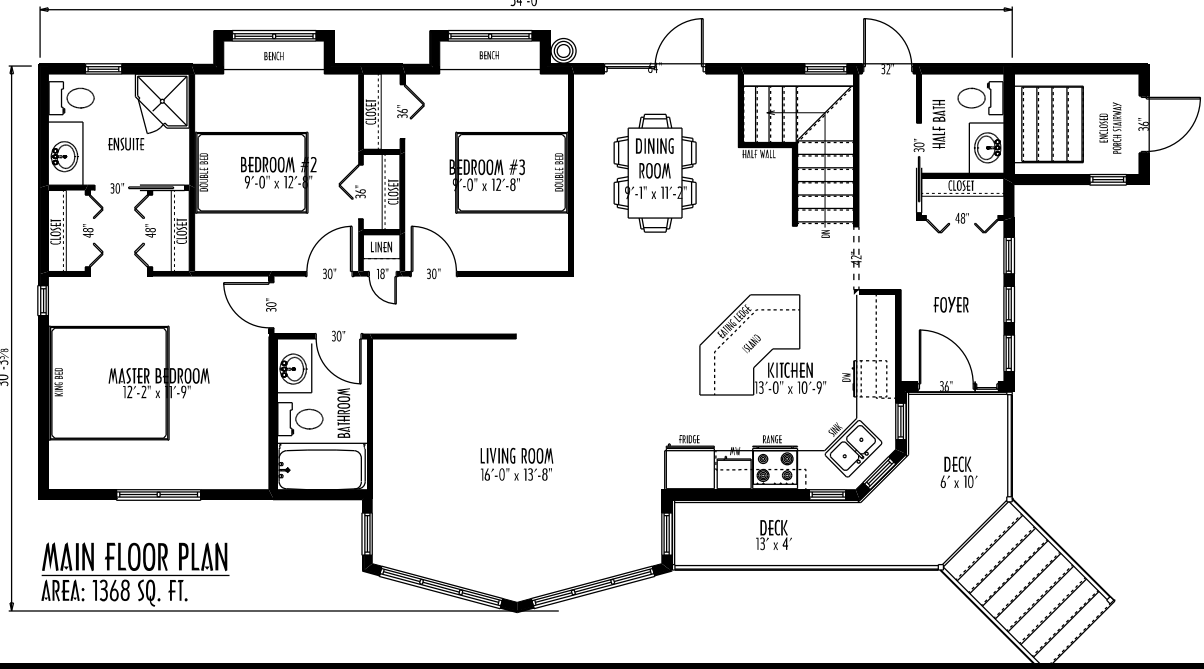

FRONT ELEVATION

195 Park Rd. West
Steinbach MB, R5G 1V5
Ph: (204) 326-6742
Toll Free: 1 (866) 898-4689
info@springhome.net
www.springhome.net

**SPRINGWOOD
HOMES**

SH-WR3-17