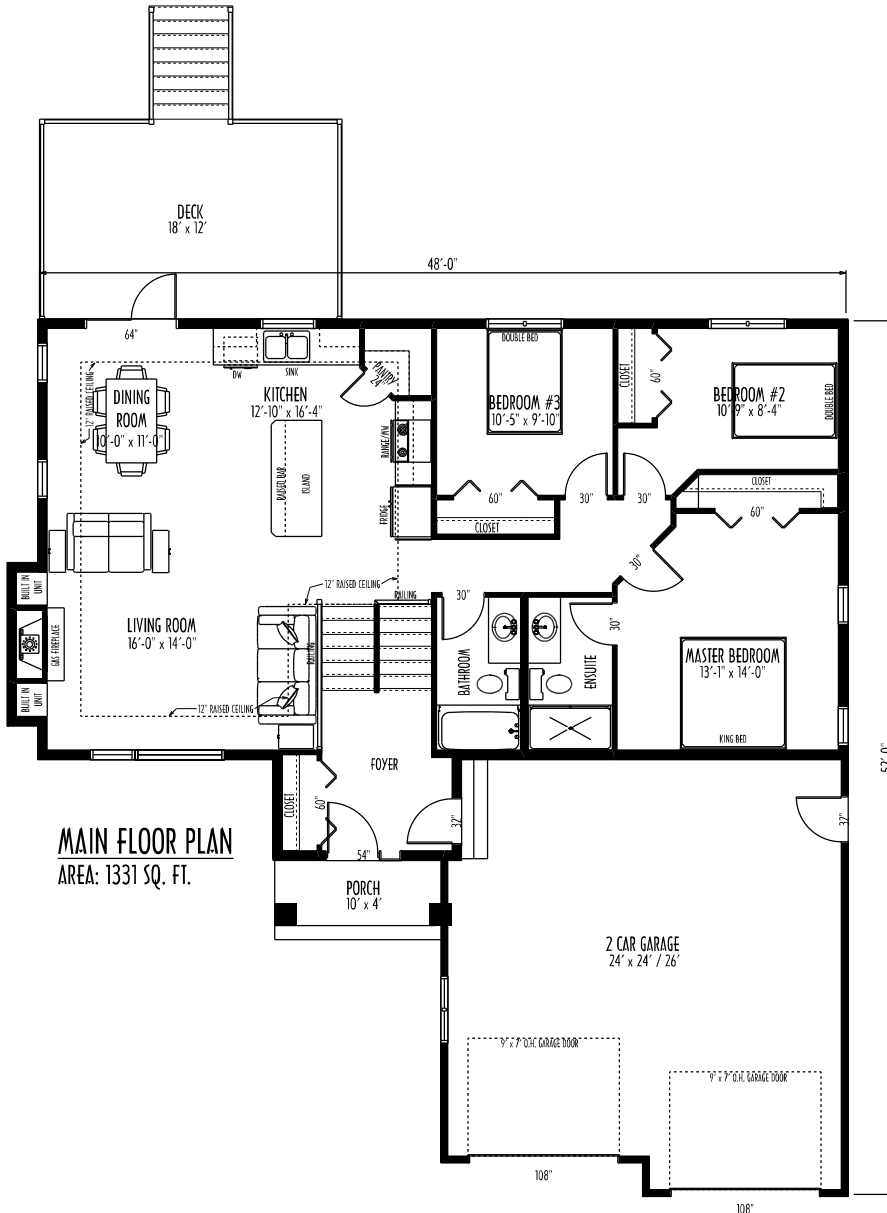

FRONT ELEVATION

97 Acres Drive
Steinbach MB, R5G 0W5
Ph: (204) 326-6742
Toll Free: 1 (866) 898-4689
info@springwoodhomes.ca
www.springwoodhomes.ca

SH-205-02