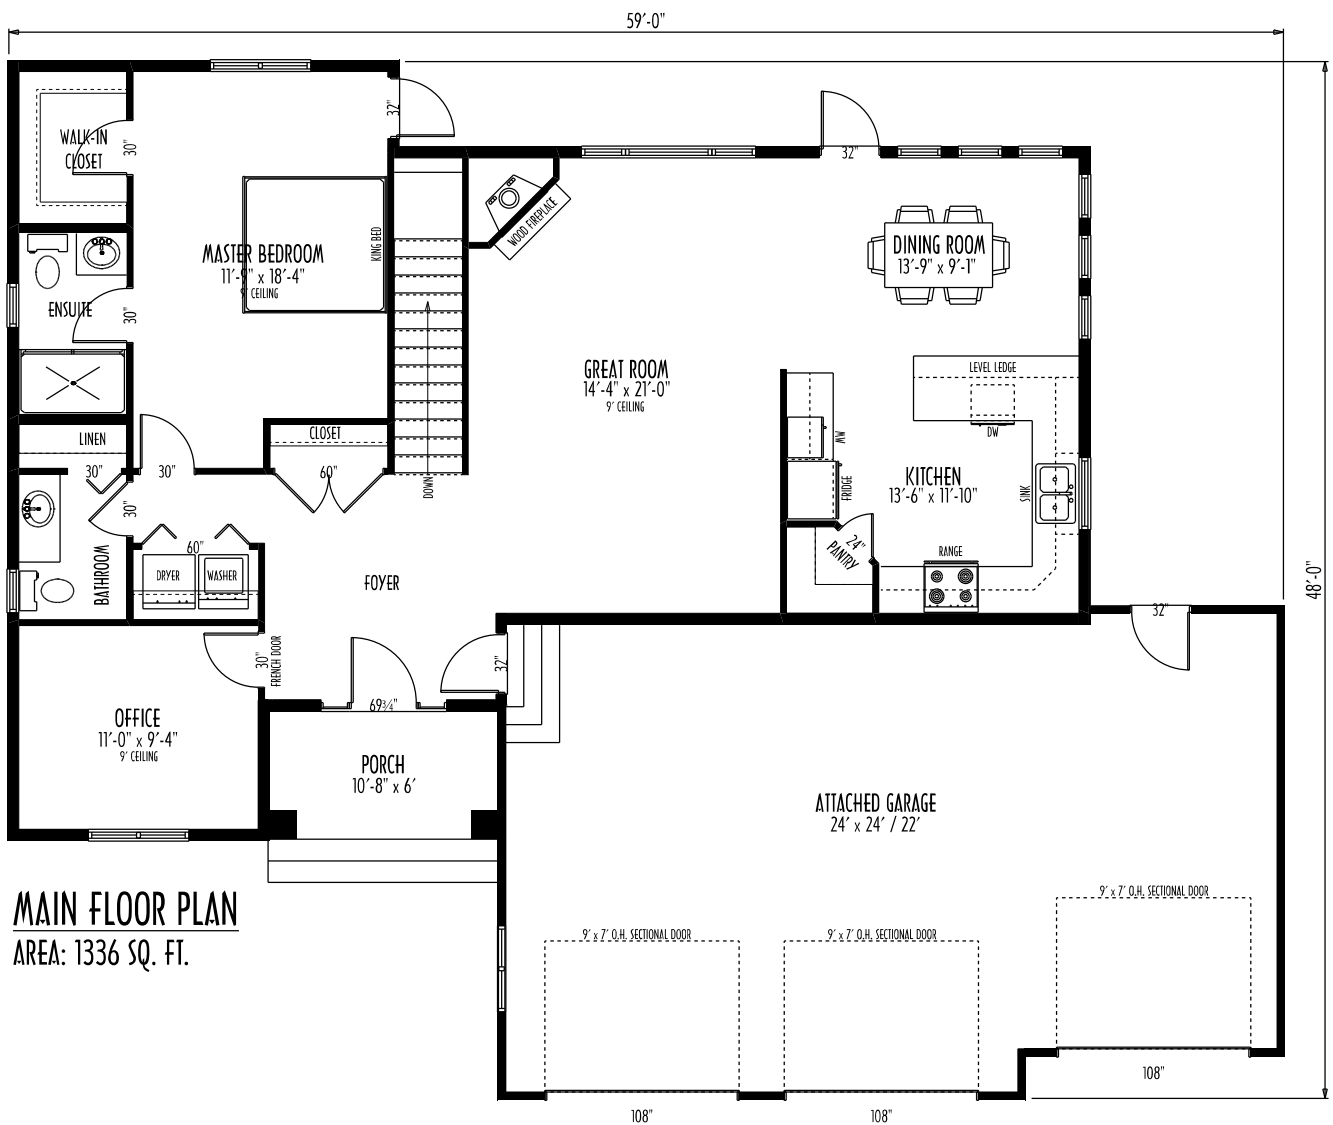

FRONT ELEVATION

195 Park Rd. West
Steinbach MB, R5G 1V5
Ph: (204) 326-6742
Toll Free: 1 (866) 898-4689
info@springhome.net
www.springhome.net

**SPRINGWOOD
HOMES**

SH-EG2-18