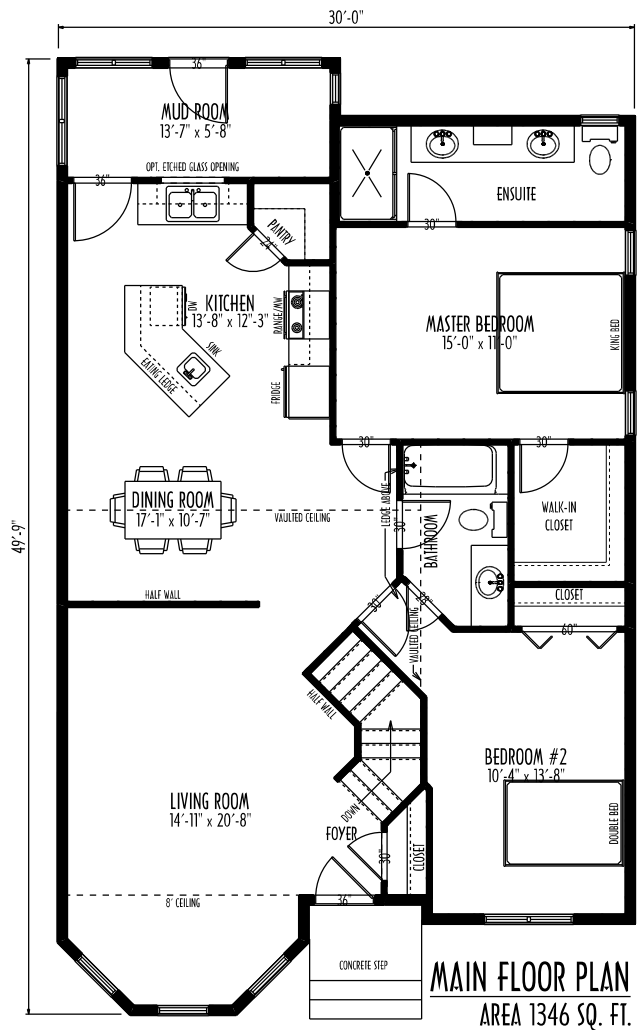

FRONT ELEVATION

195 Park Rd. West  
Steinbach MB, R5G 1V5  
Ph: (204) 326-6742  
Toll Free: 1 (866) 898-4689  
info@springhome.net  
www.springhome.net

SH-MM-17