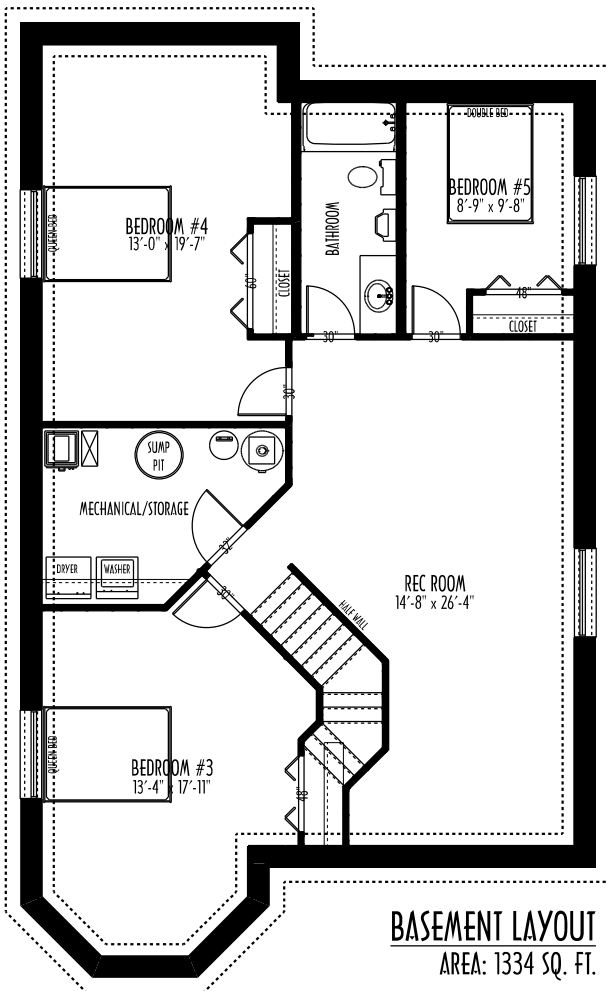

FRONT ELEVATION

195 Park Rd. West  
Steinbach MB, R5G 1V5  
Ph: (204) 326-6742  
Toll Free: 1 (866) 898-4689  
info@springhome.net  
www.springhome.net

SH-MM-17