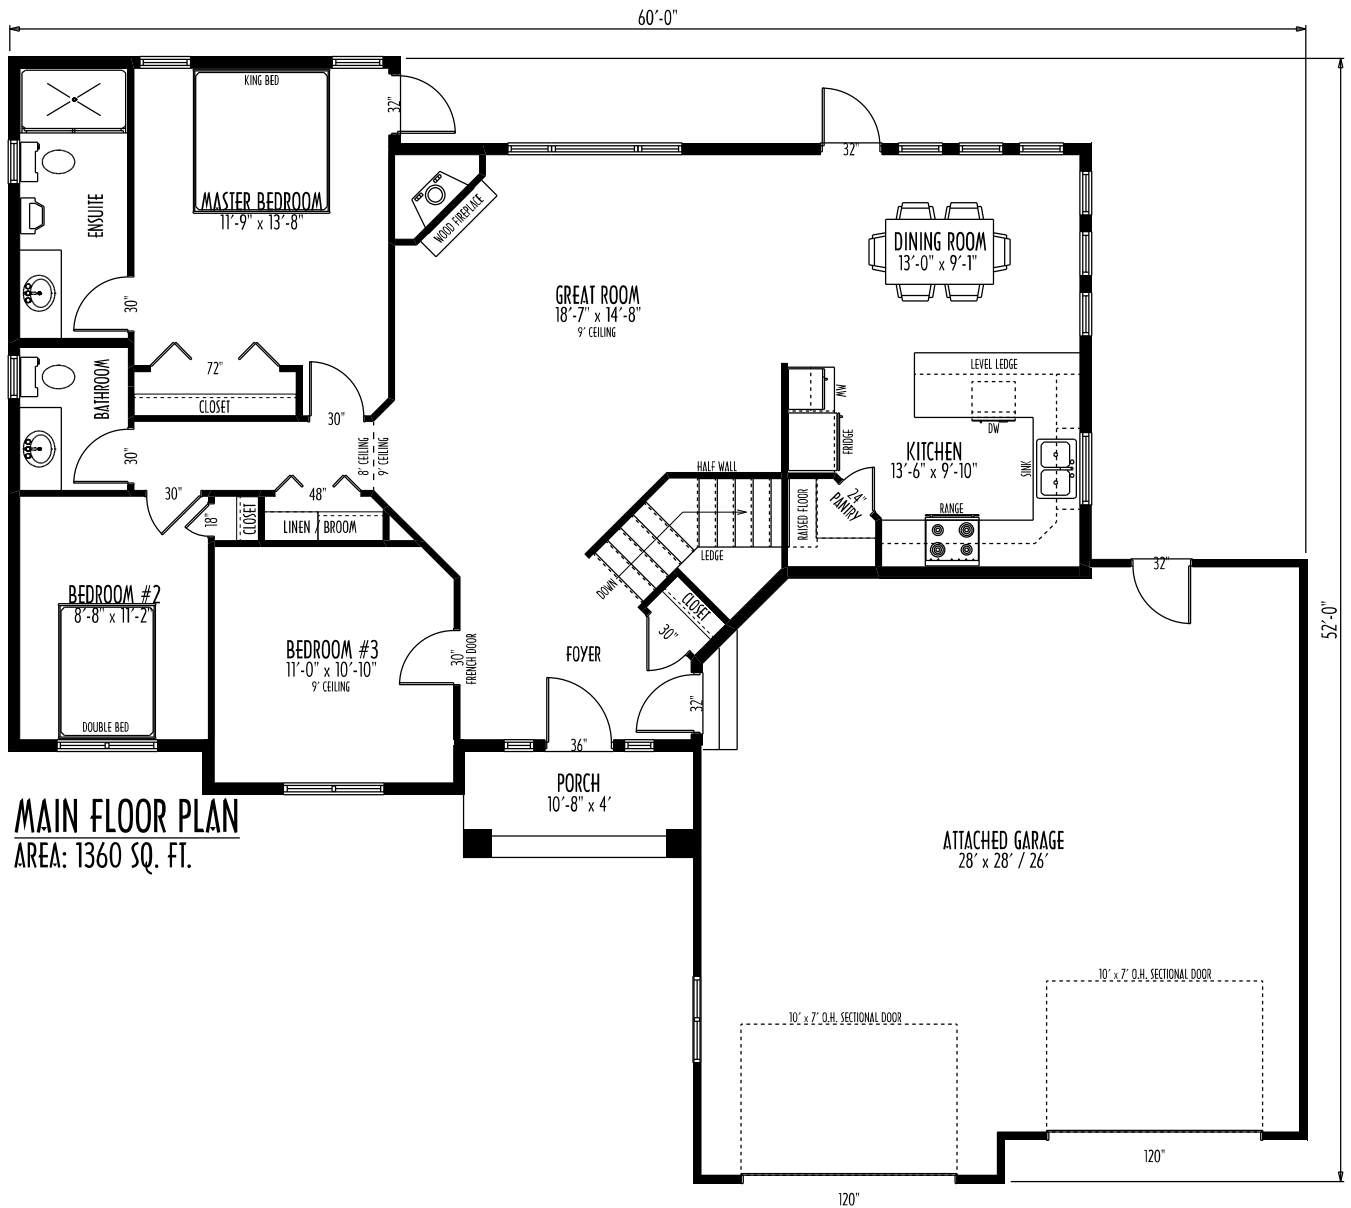

FRONT ELEVATION

195 Park Rd. West
Steinbach MB, R5G 1V5
Ph: (204) 326-6742
Toll Free: 1 (866) 898-4689
info@springhome.net
www.springhome.net

**SPRINGWOOD
HOMES**

SH-EG4-18