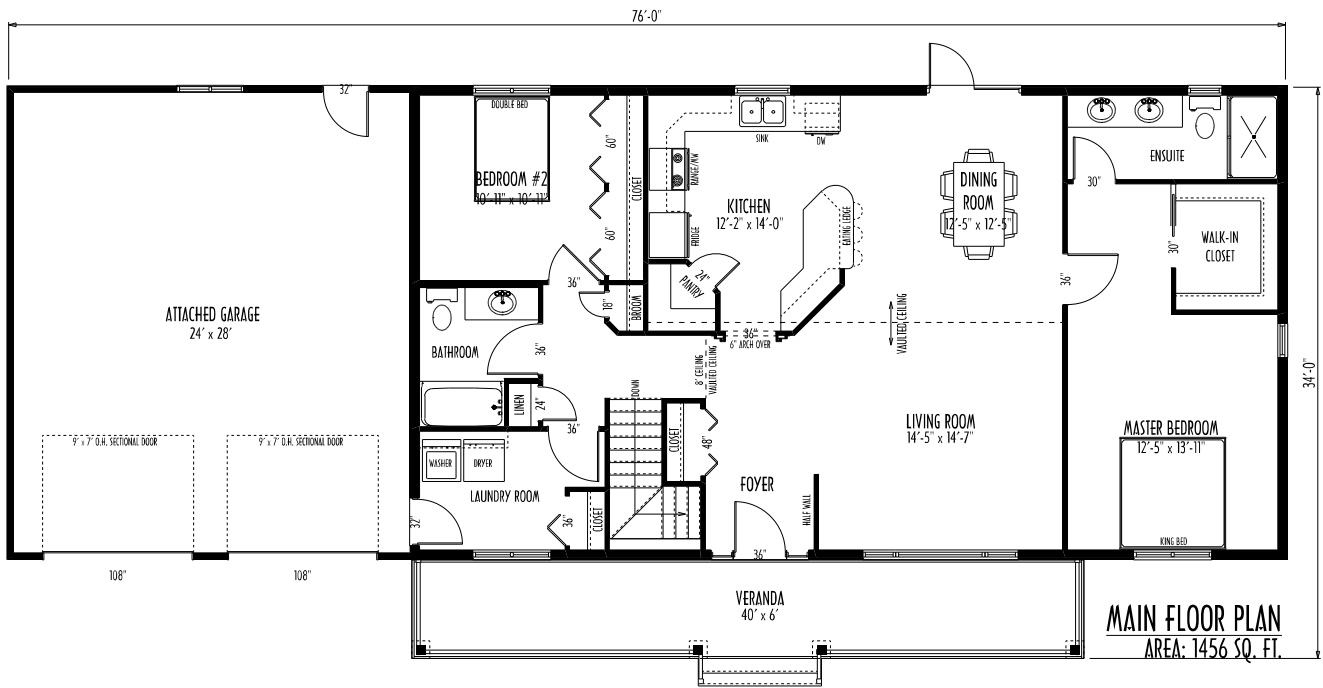

FRONT ELEVATION

195 Park Rd. West
Steinbach MB, R5G 1V5
Ph: (204) 326-6742
Toll Free: 1 (866) 898-4689
info@springhome.net
www.springhome.net

**SPRINGWOOD
HOMES**

SH-VN-17