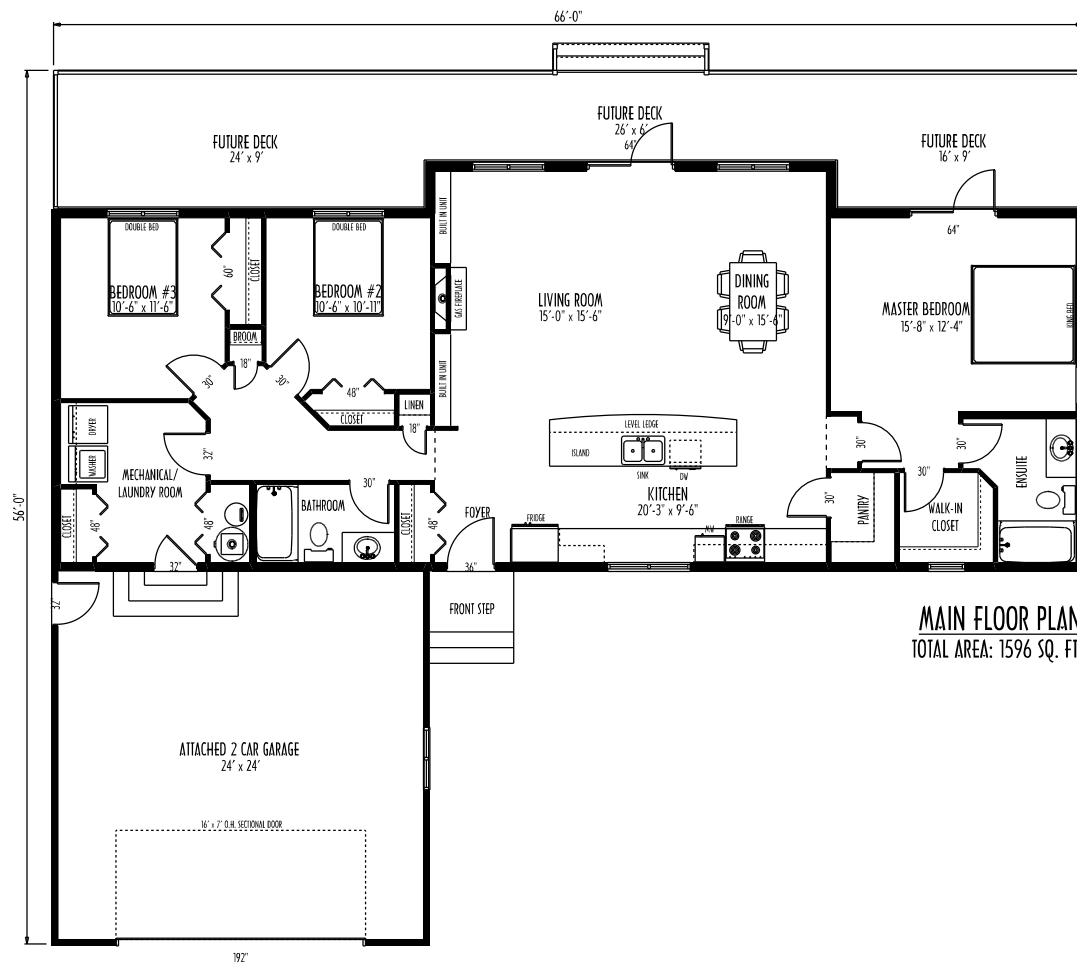

REAR ELEVATION

FRONT ELEVATION

MAIN FLOOR PLAN
TOTAL AREA: 1596 SQ. FT.

195 Park Rd. West
 Steinbach MB, R5G 1V5
 Ph: (204) 326-6742
 Toll Free: 1 (866) 898-4689
 info@springhome.net
 www.springhome.net

SH-PM2-18