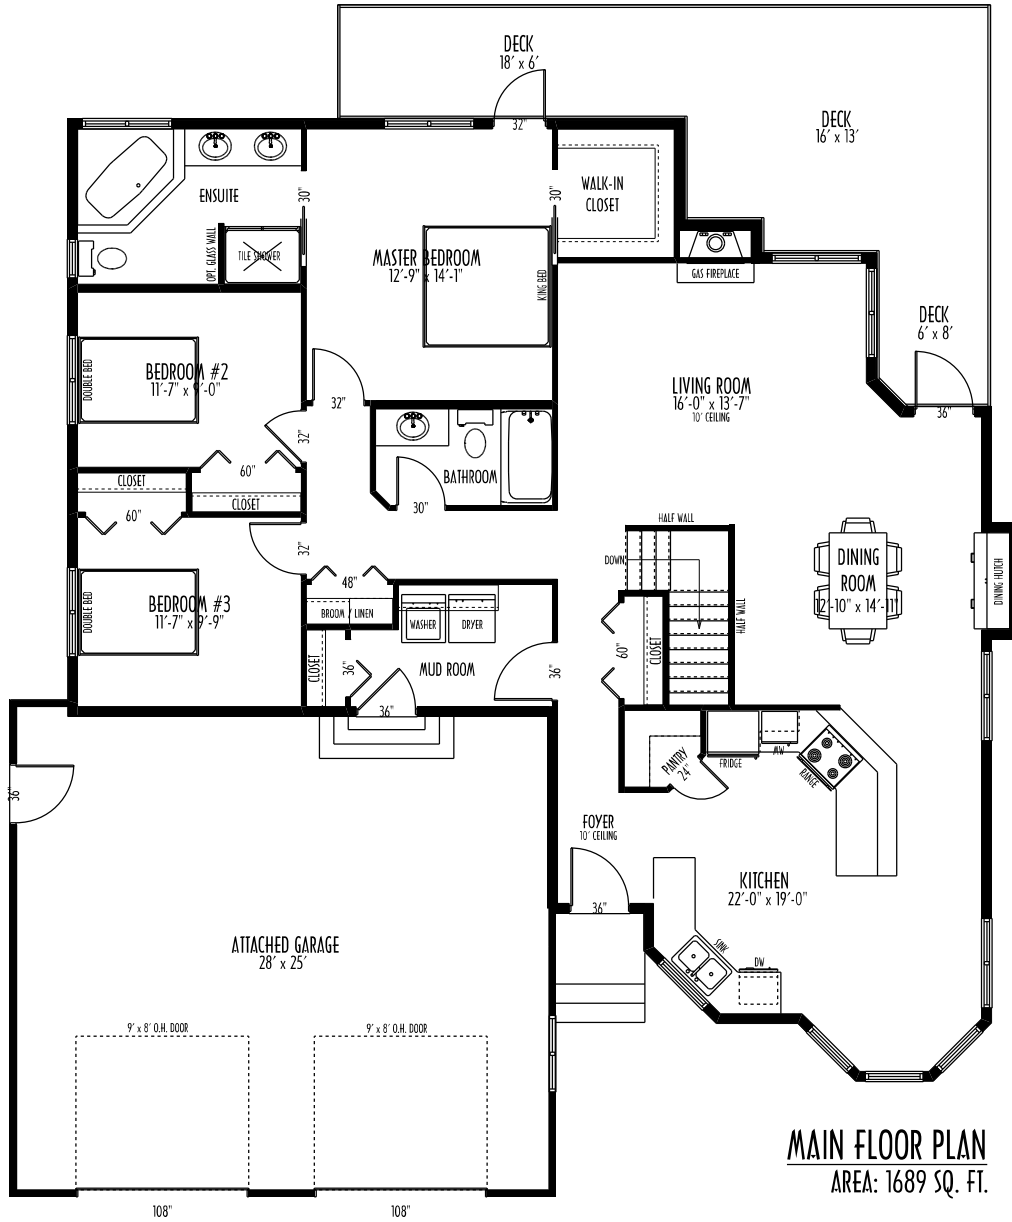

FRONT ELEVATION

195 Park Rd. West
Steinbach MB, R5G 1V5
Ph: (204) 326-6742
Toll Free: 1 (866) 898-4689
info@springhome.net
www.springhome.net

**SPRINGWOOD
HOMES**

SH-GE-17