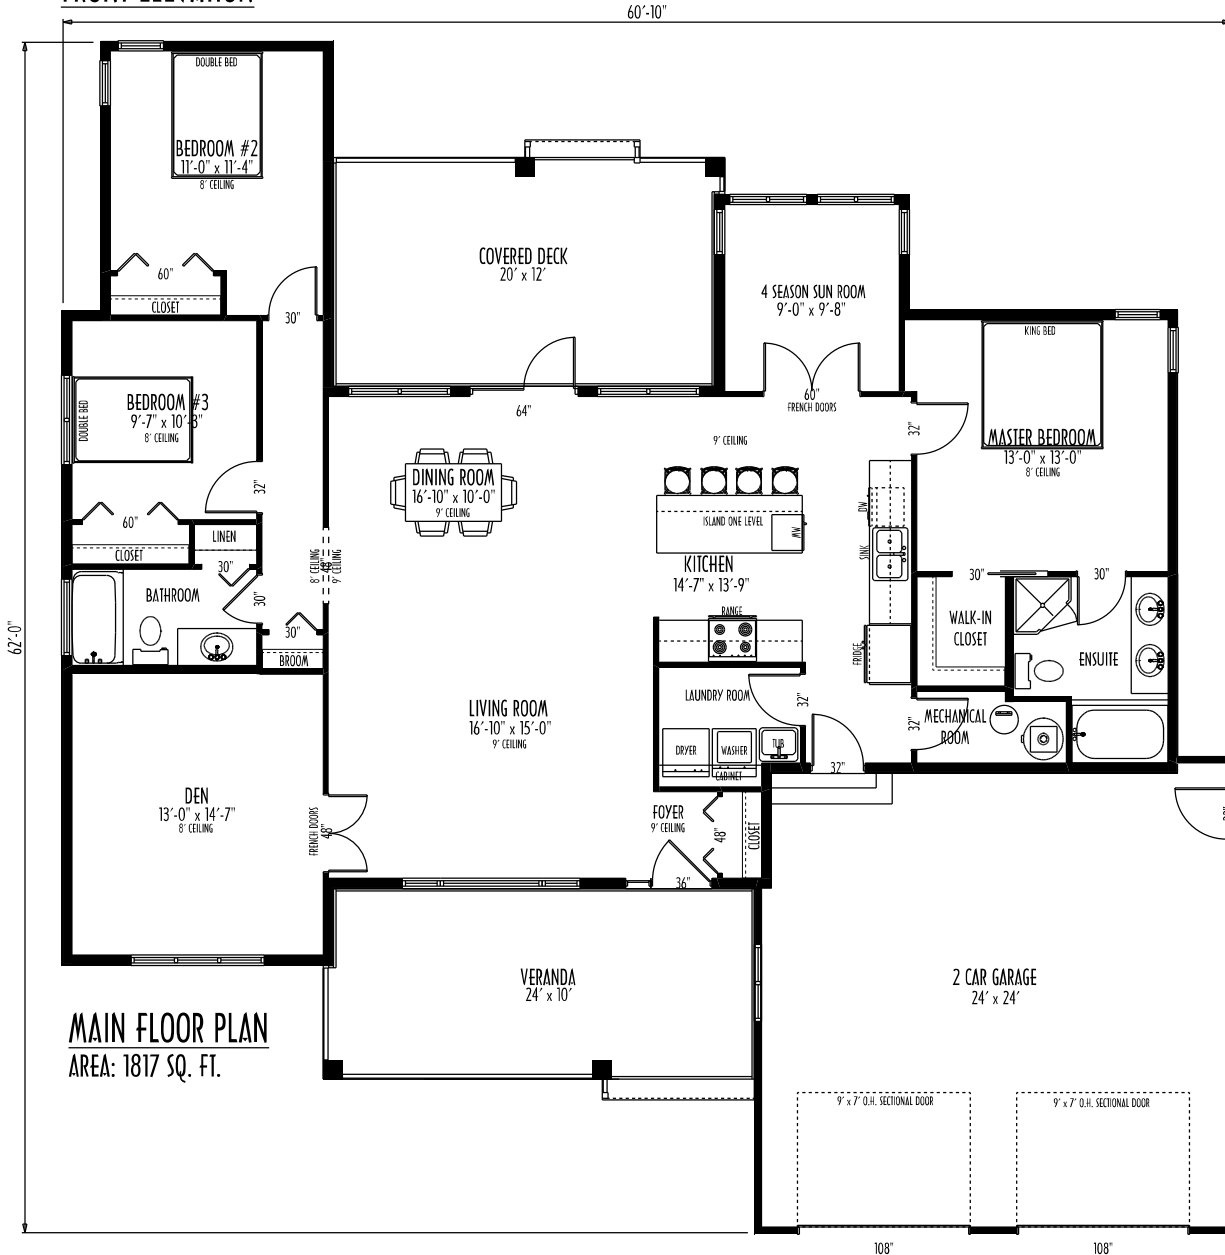

FRONT ELEVATION

195 Park Rd. West
Steinbach MB, R5G 1V5
Ph: (204) 326-6742
Toll Free: 1 (866) 898-4689
info@springhome.net
www.springhome.net

**SPRINGWOOD
HOMES**

SH-HG3-18