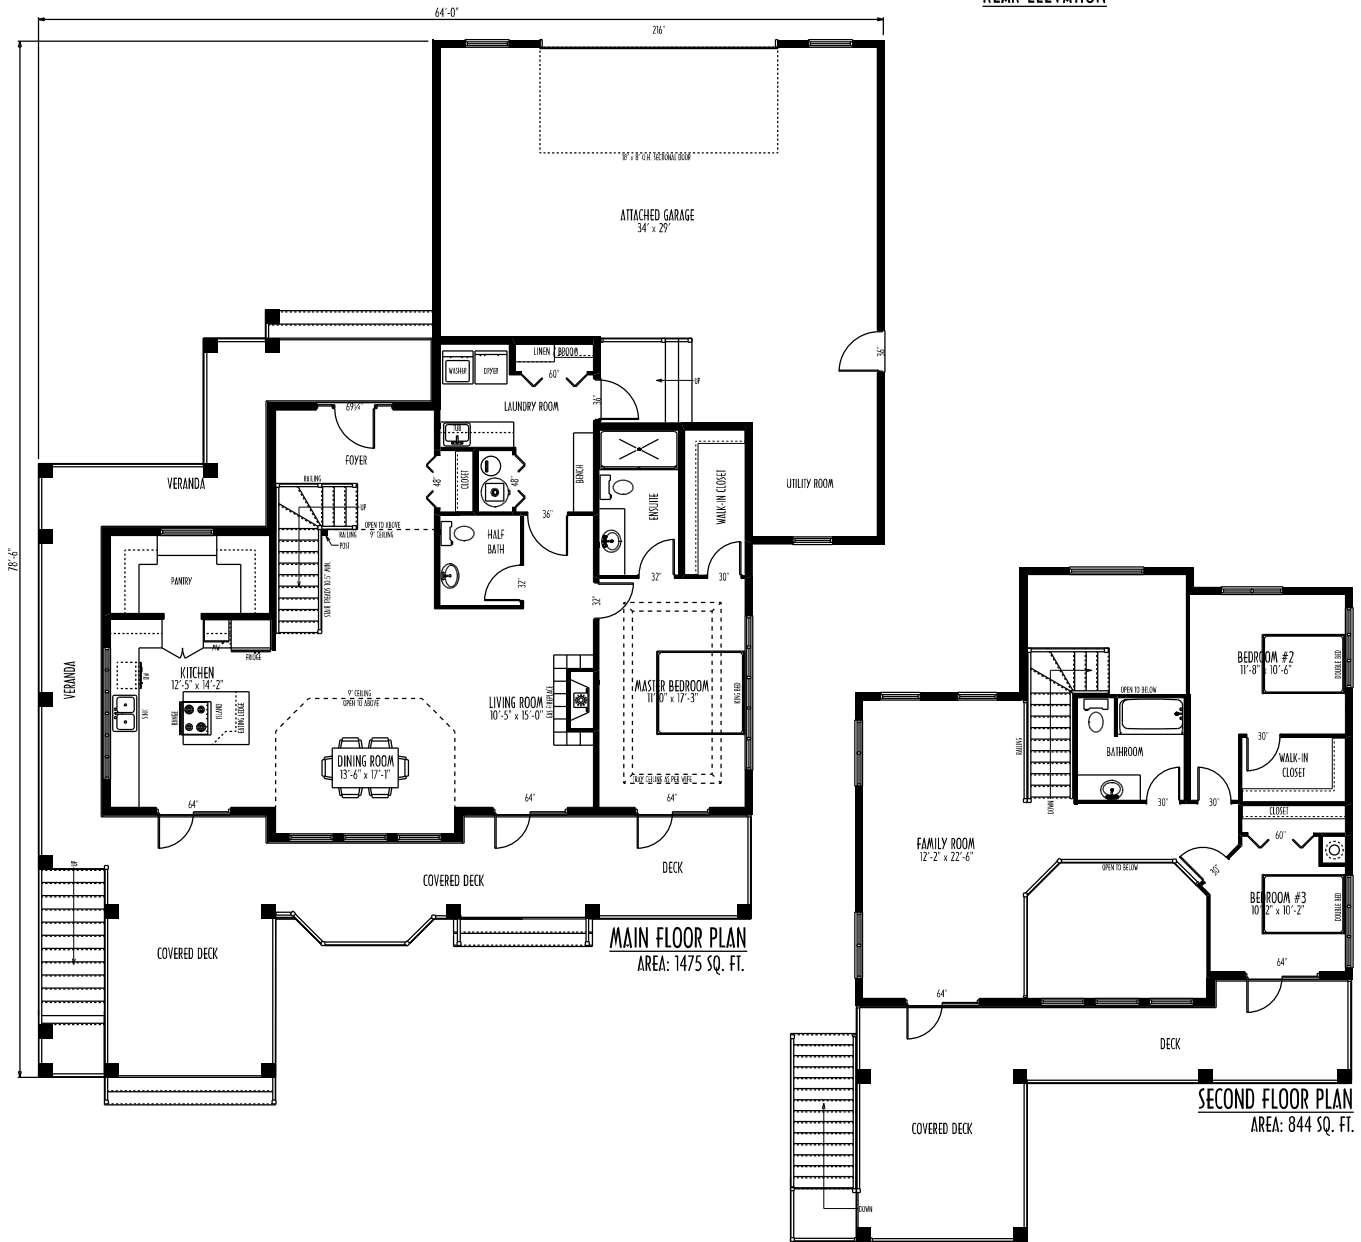

REAR ELEVATION

195 Park Rd. West  
Steinbach MB, R5G 1V5  
Ph: (204) 326-6742  
Toll Free: 1 (866) 898-4689  
info@springhome.net  
www.springhome.net

SH-HE-17