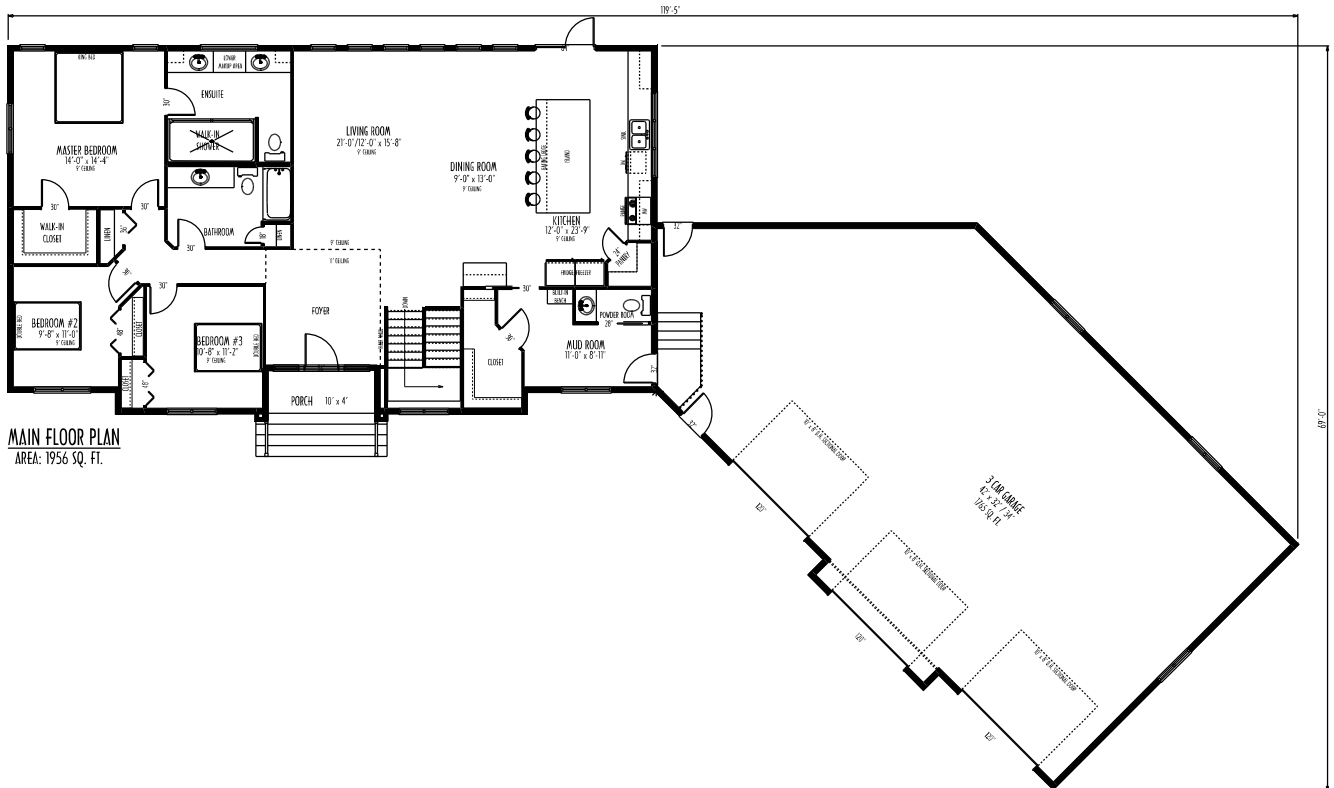

REAR ELEVATION

FRONT ELEVATION

195 Park Rd. West
 Steinbach MB, R5G 1V5
 Ph: (204) 326-6742
 Toll Free: 1 (866) 898-4689
 info@springhome.net
 www.springhome.net

**SPRINGWOOD
 HOMES**

SH-FJ3-15