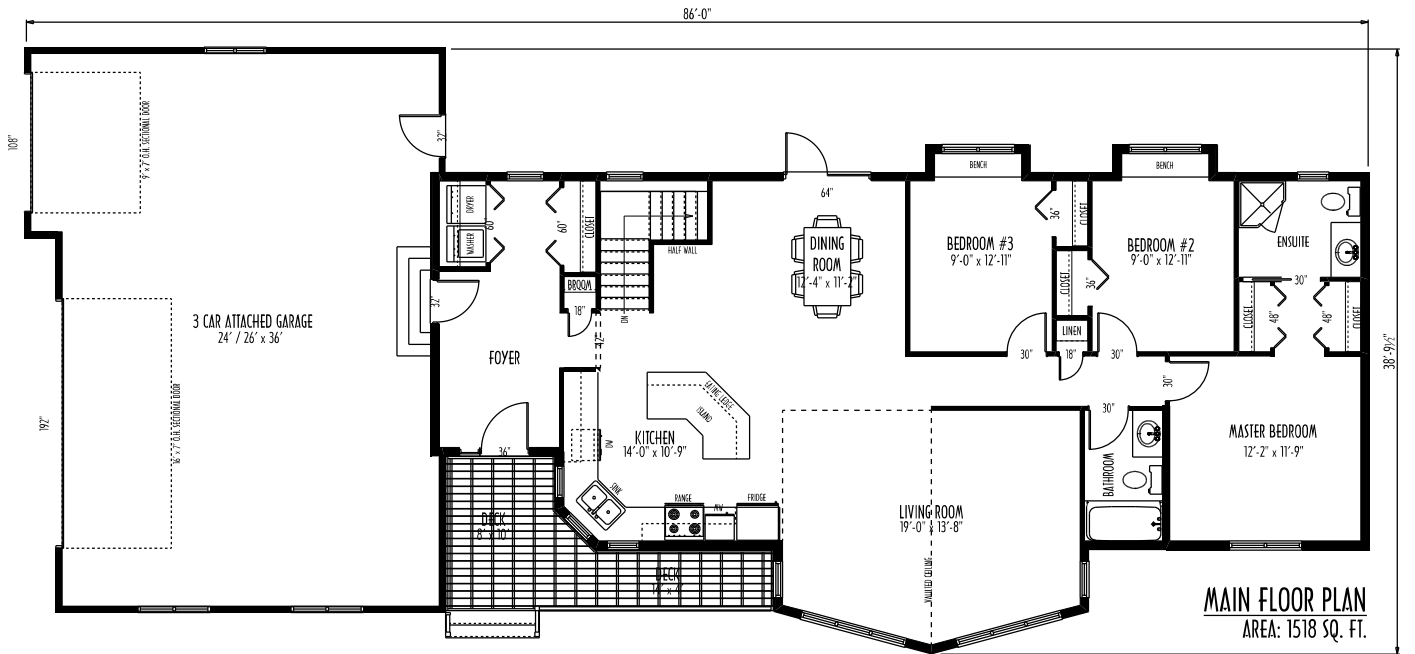

FRONT ELEVATION

195 Park Rd. West
Steinbach MB, R5G 1V5
Ph: (204) 326-6742
Toll Free: 1 (866) 898-4689
info@springhome.net
www.springhome.net

SH-PR-16