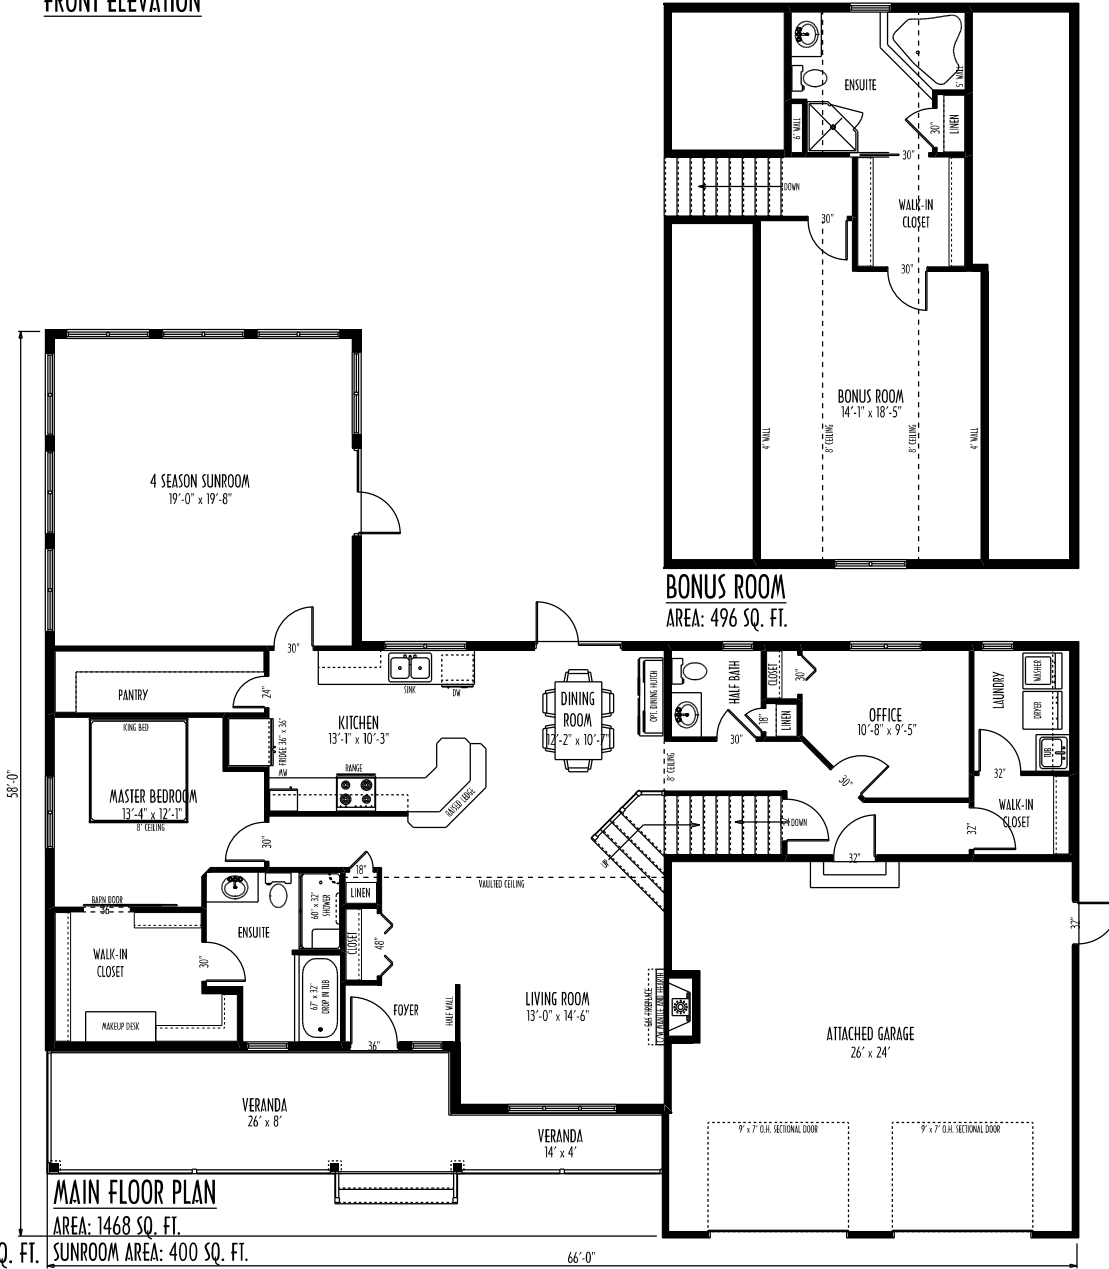

FRONT ELEVATION

97 Acres Drive
Steinbach MB, R5G 0W5
Ph: (204) 326-6742
Toll Free: 1 (866) 898-4689
info@springwoodhomes.ca
www.springwoodhomes.ca

SH-AT4-22