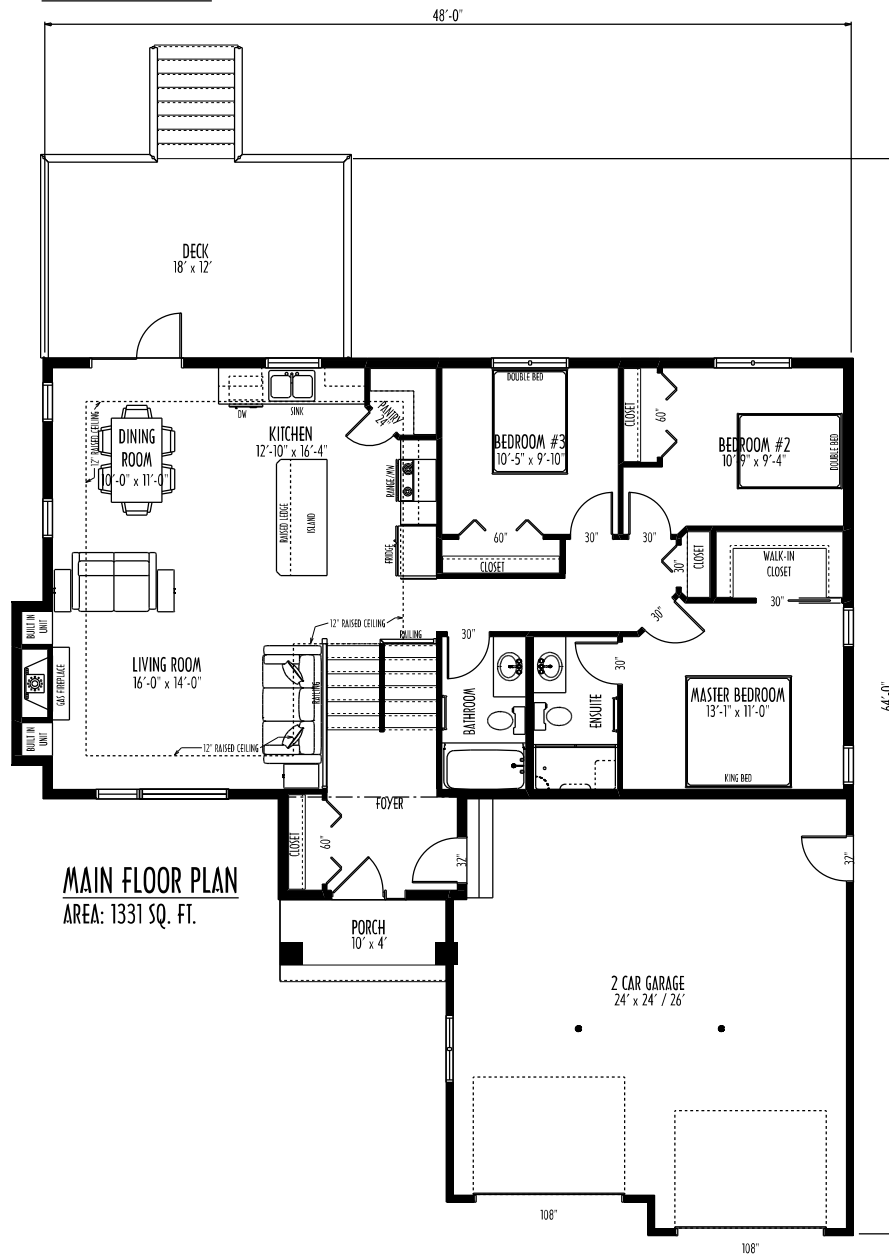

FRONT ELEVATION

97 Acres Drive
Steinbach MB, R5G 0W5
Ph: (204) 326-6742
Toll Free: 1 (866) 898-4689
info@springwoodhomes.ca
www.springwoodhomes.ca

SH-03-23