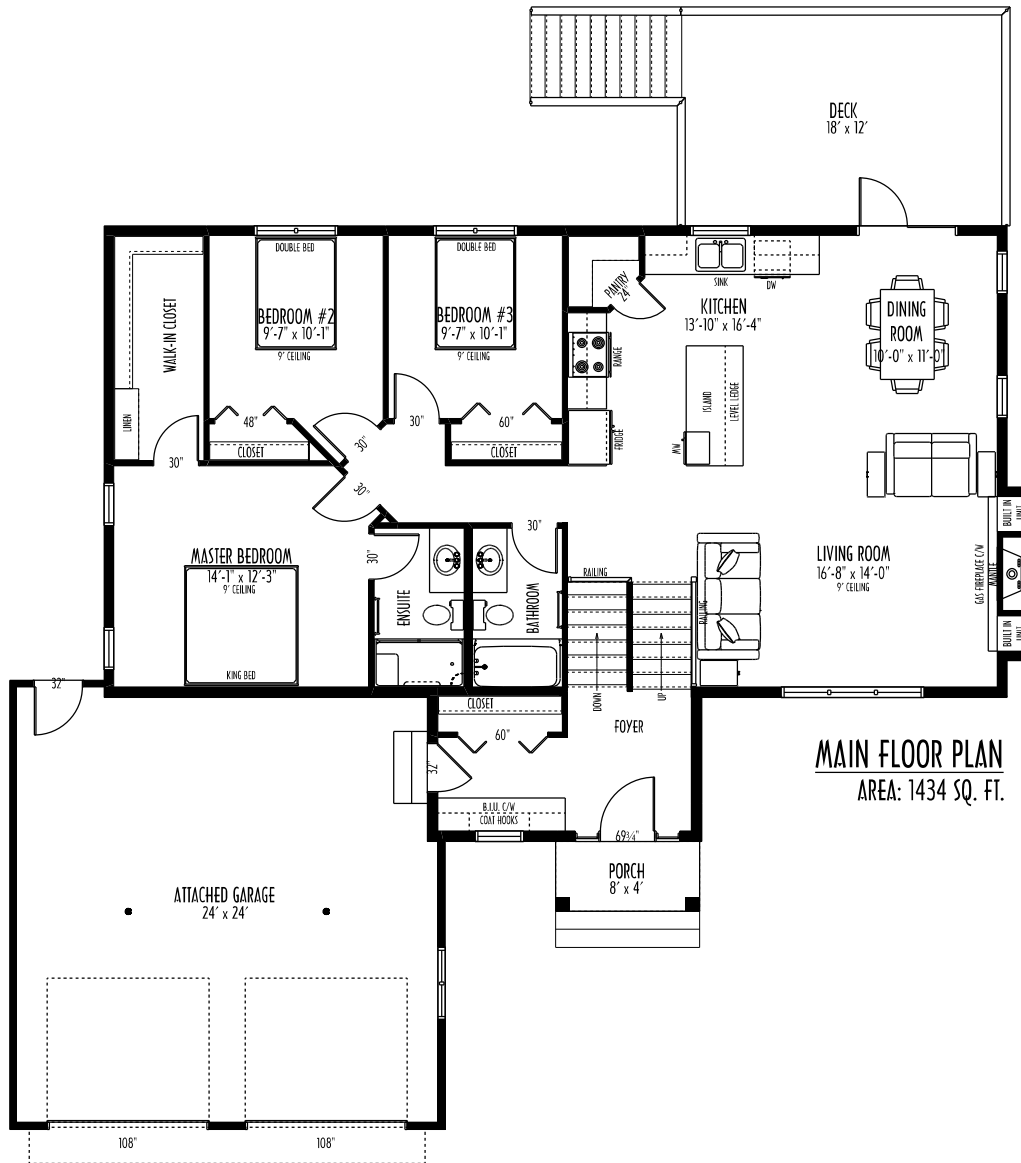

FRONT ELEVATION

MAIN FLOOR PLAN
AREA: 1434 SQ. FT.

97 Acres Drive
Steinbach MB, R5G 0W5
Ph: (204) 326-6742
Toll Free: 1 (866) 898-4689
info@springwoodhomes.ca
www.springwoodhomes.ca

SH-01-24