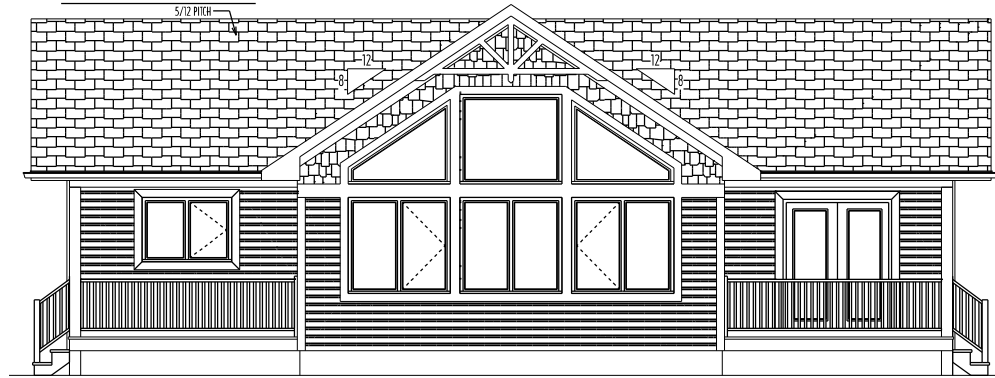

FRONT ELEVATION

REAR ELEVATION

MAIN FLOOR PLAN
AREA: 1296 SQ. FT.

97 Acres Drive
Steinbach MB, R5G 0W5
Ph: (204) 326-6742
Toll Free: 1 (866) 898-4689
info@springwoodhomes.ca
www.springwoodhomes.ca

SH-TB-20