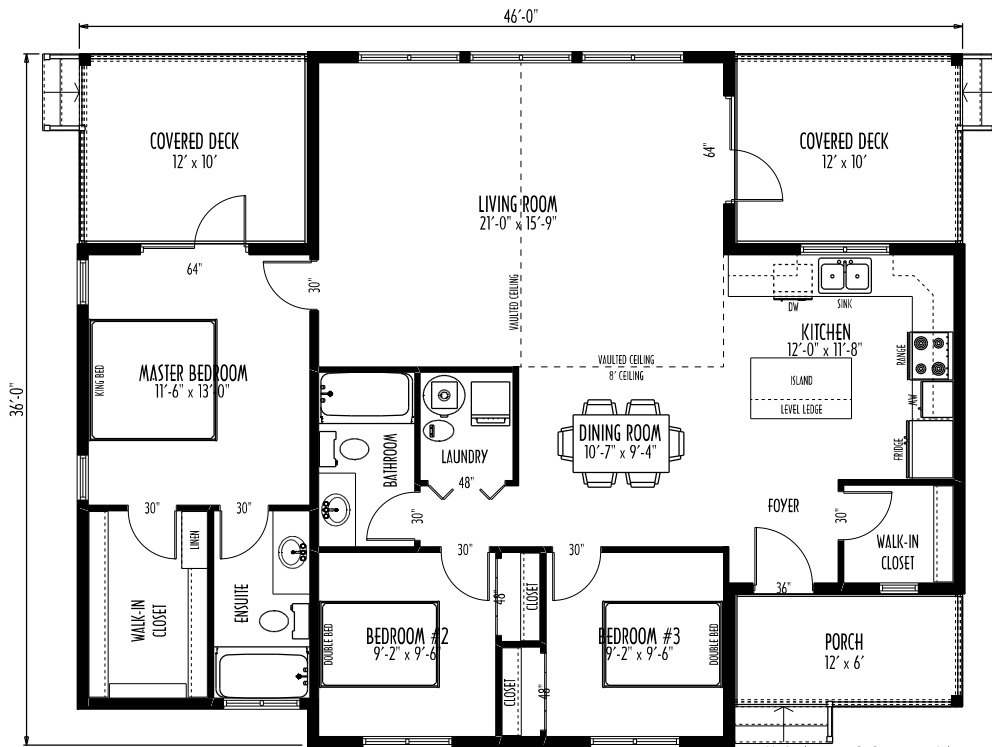

FRONT ELEVATION

REAR ELEVATION

MAIN FLOOR PLAN
AREA: 1296 SQ. FT.

97 Acres Drive
Steinbach MB, R5G 0W5
Ph: (204) 326-6742
Toll Free: 1 (866) 898-4689
info@springwoodhomes.ca
www.springwoodhomes.ca

SH-TB-20