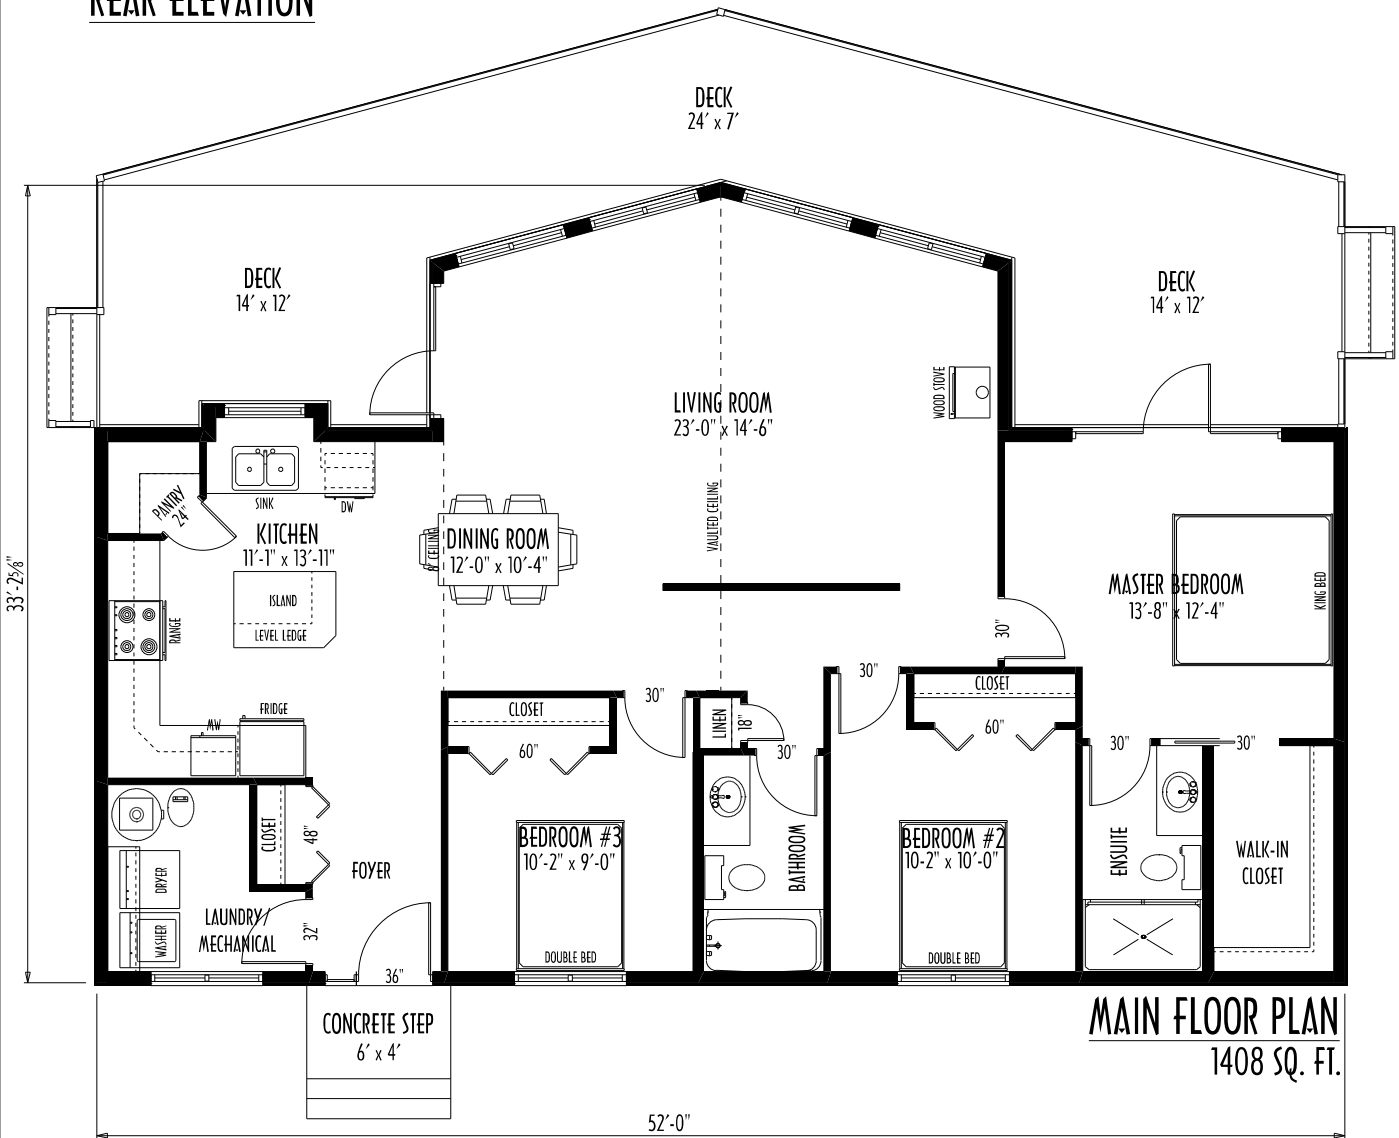

REAR ELEVATION

97 Acres Drive
 Steinbach MB, R5G 0W5
 Ph: (204) 326-6742
 Toll Free: 1 (866) 898-4689
 info@springwoodhomes.ca
 www.springwoodhomes.ca

SH-LD2-19