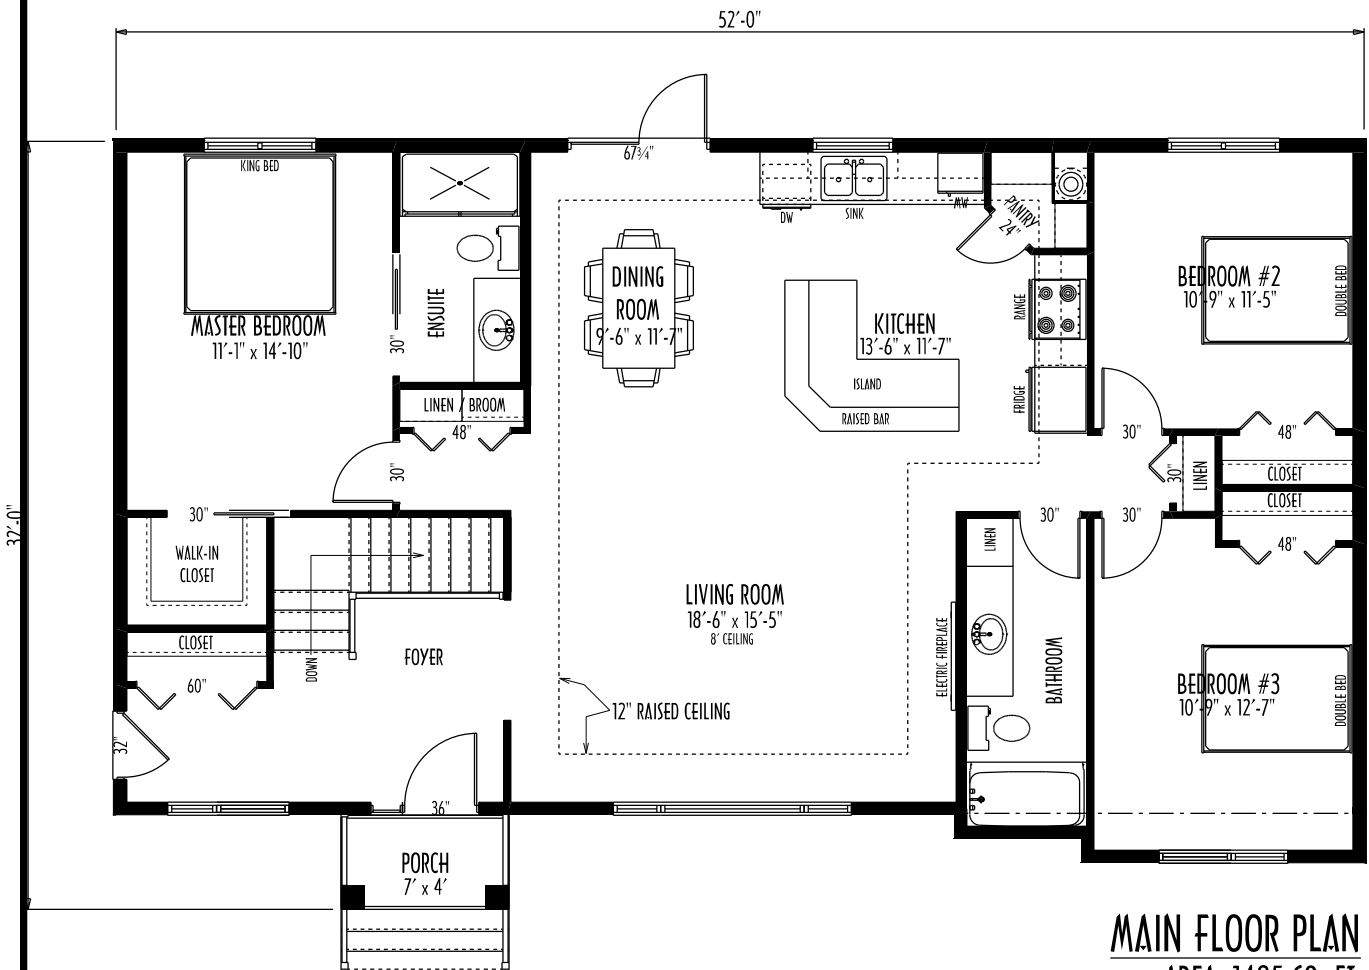

**FRONT ELEVATION**

**MAIN FLOOR PLAN**  
AREA: 1485 SQ. FT.

97 Acres Drive  
Steinbach MB, R5G 0W5  
Ph: (204) 326-6742  
Toll Free: 1 (866) 898-4689  
info@springwoodhomes.ca  
www.springwoodhomes.ca

SH-BT6-20