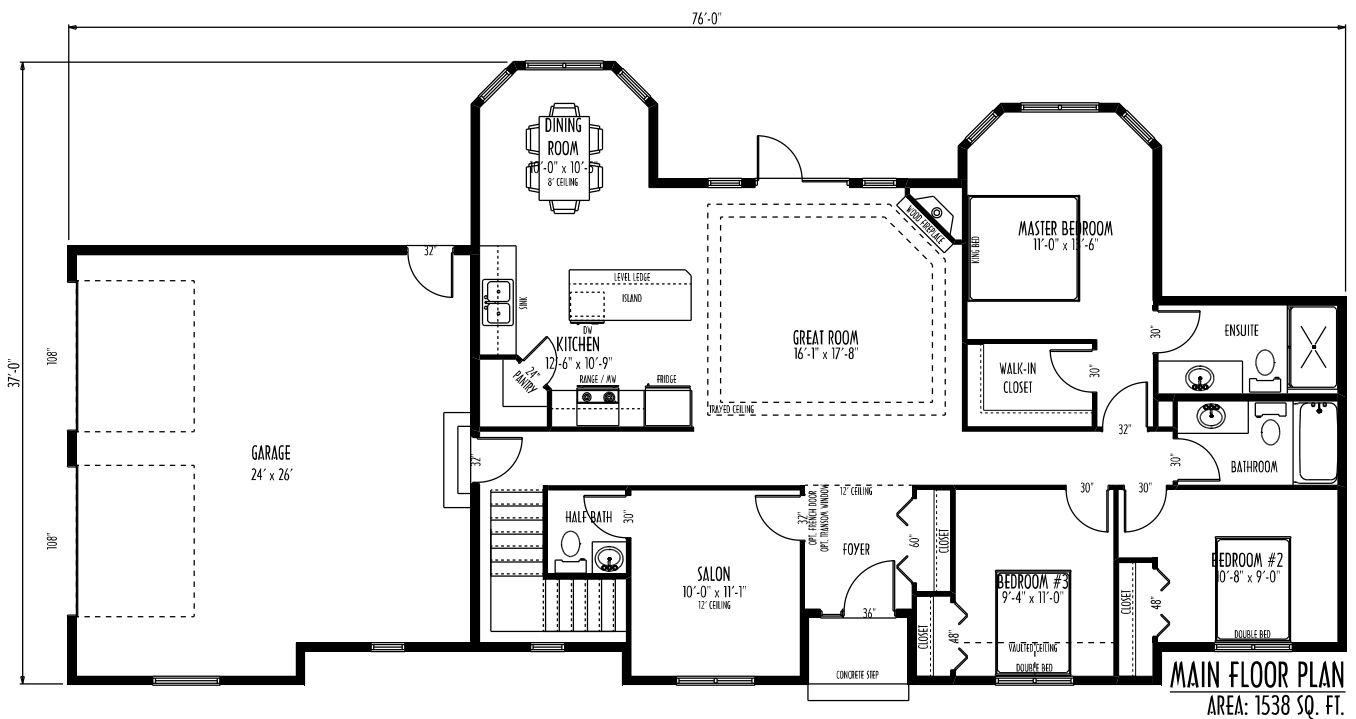

FRONT ELEVATION

97 Acres Drive
Steinbach MB, R5G 0W5
Ph: (204) 326-6742
Toll Free: 1 (866) 898-4689
info@springwoodhomes.ca
www.springwoodhomes.ca

SH-WM-19