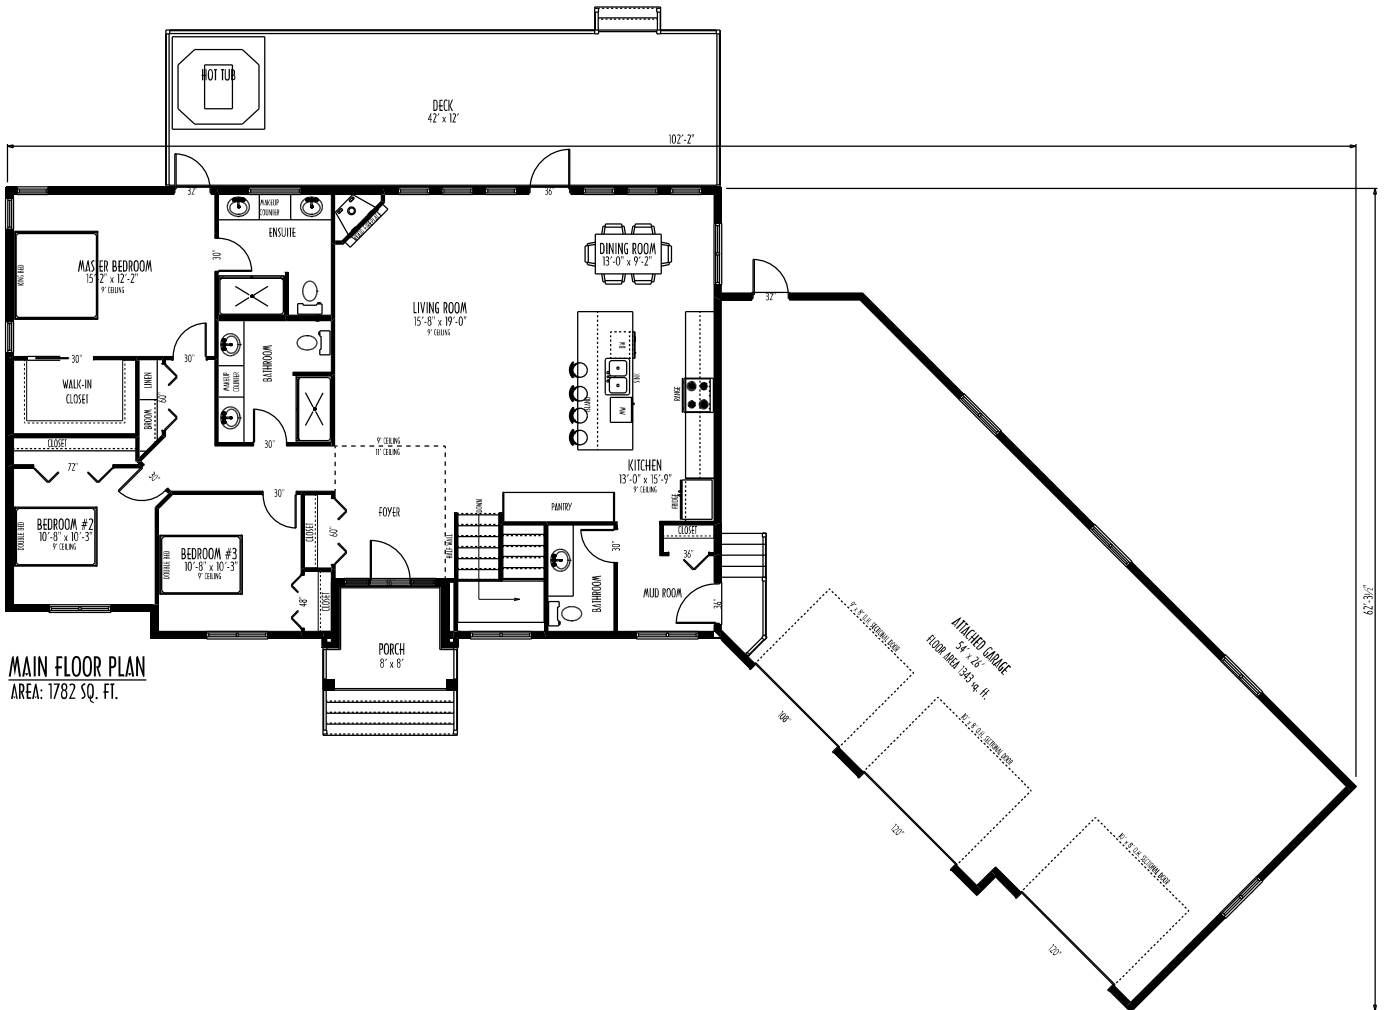

FRONT ELEVATION

MAIN FLOOR PLAN
AREA: 1782 SQ. FT.

97 Acres Drive
Steinbach MB, R5G 0W5
Ph: (204) 326-6742
Toll Free: 1 (866) 898-4689
info@springwoodhomes.ca
www.springwoodhomes.ca

SH-BDJ4-19