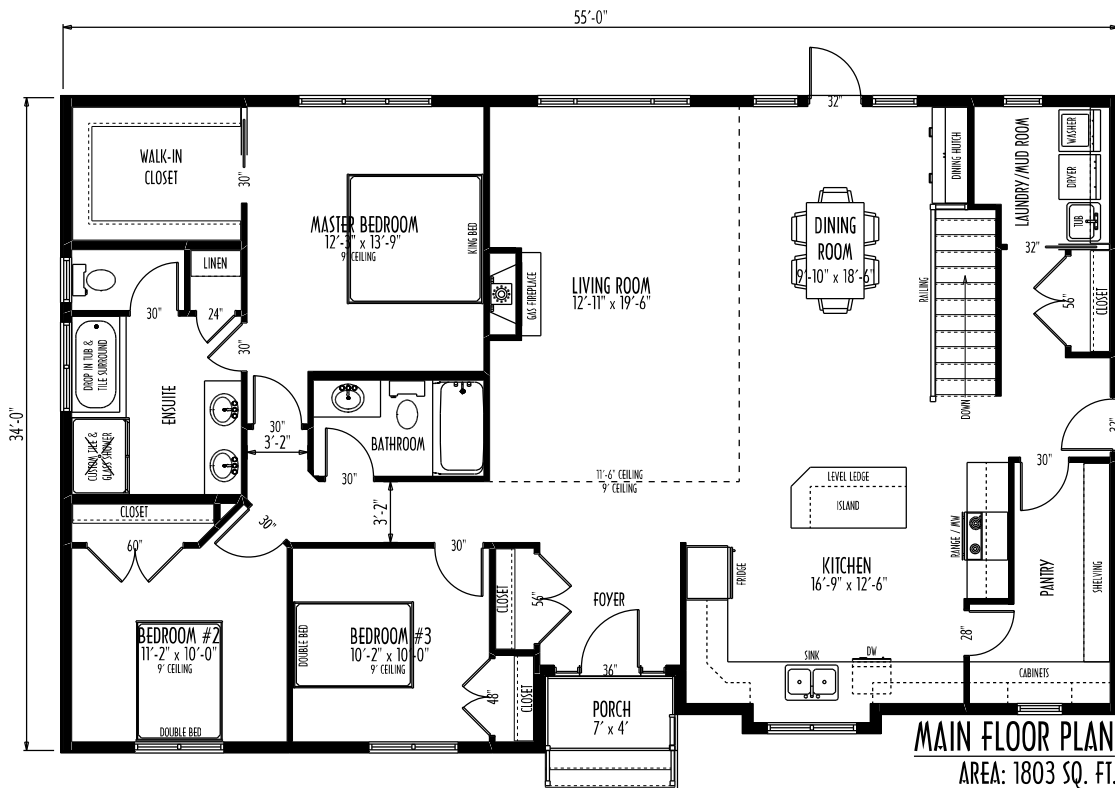

FRONT ELEVATION

REAR ELEVATION

97 Acres Drive
 Steinbach MB, R5G 0W5
 Ph: (204) 326-6742
 Toll Free: 1 (866) 898-4689
 info@springwoodhomes.ca
 www.springwoodhomes.ca

SH-KG3-20