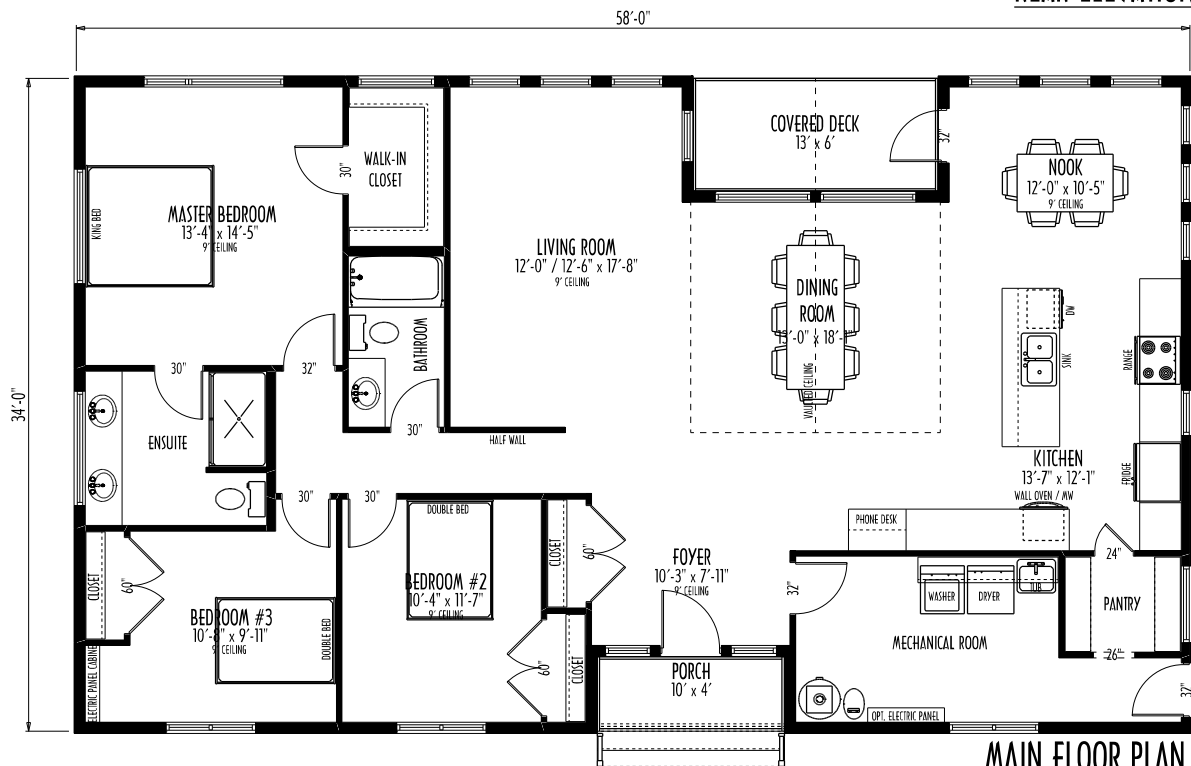

FRONT ELEVATION

REAR ELEVATION

MAIN FLOOR PLAN
AREA: 1854 SQ. FT.

97 Acres Drive
Steinbach MB, R5G 0W5
Ph: (204) 326-6742
Toll Free: 1 (866) 898-4689
info@springwoodhomes.ca
www.springwoodhomes.ca

SH-SHH5-20