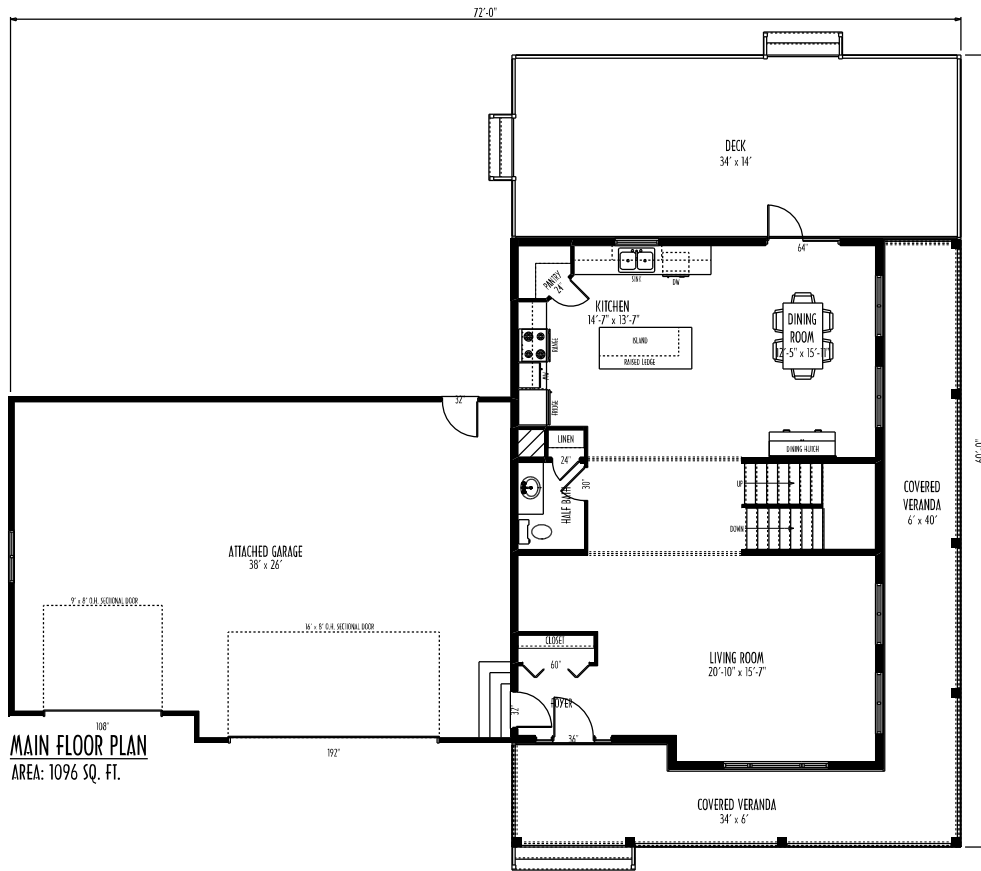

FRONT ELEVATION

REAR ELEVATION

TOTAL AREA: 2192 SQ. FT.

97 Acres Drive
Steinbach MB, R5G 0W5
Ph: (204) 326-6742
Toll Free: 1 (866) 898-4689
info@springwoodhomes.ca
www.springwoodhomes.ca

SI SPRINGWOOD
SI HOMES

SH-EB-19