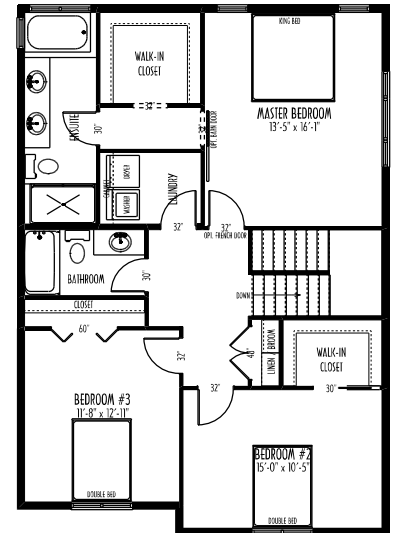

FRONT ELEVATION

REAR ELEVATION

TOTAL AREA: 2192 SQ. FT.

97 Acres Drive
Steinbach MB, R5G 0W5
Ph: (204) 326-6742
Toll Free: 1 (866) 898-4689
info@springwoodhomes.ca
www.springwoodhomes.ca

SI SPRINGWOOD
SI HOMES

SH-EB-19