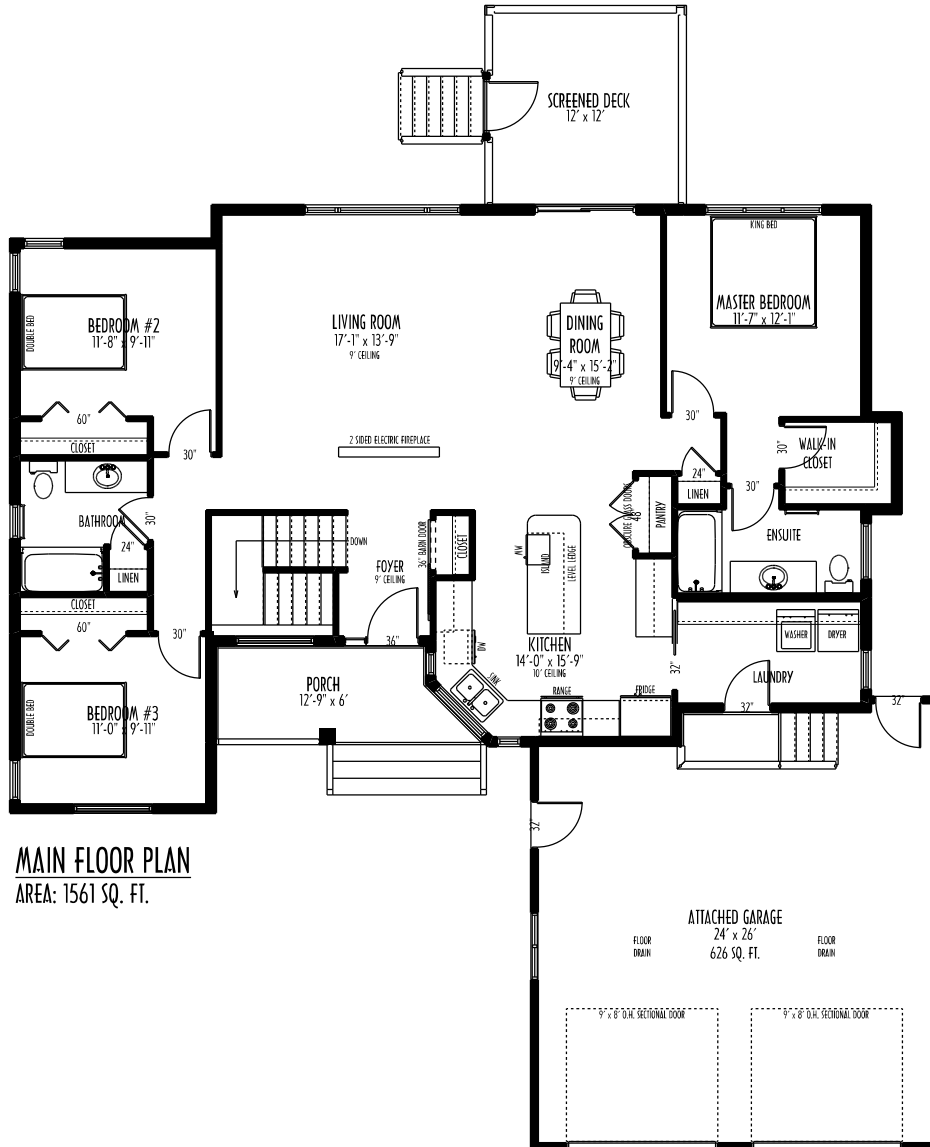

FRONT ELEVATION

MAIN FLOOR PLAN
AREA: 1561 SQ. FT.

97 Acres Drive
Steinbach MB, R5G 0W5
Ph: (204) 326-6742
Toll Free: 1 (866) 898-4689
info@springwoodhomes.ca
www.springwoodhomes.ca

SH-SMC5-23